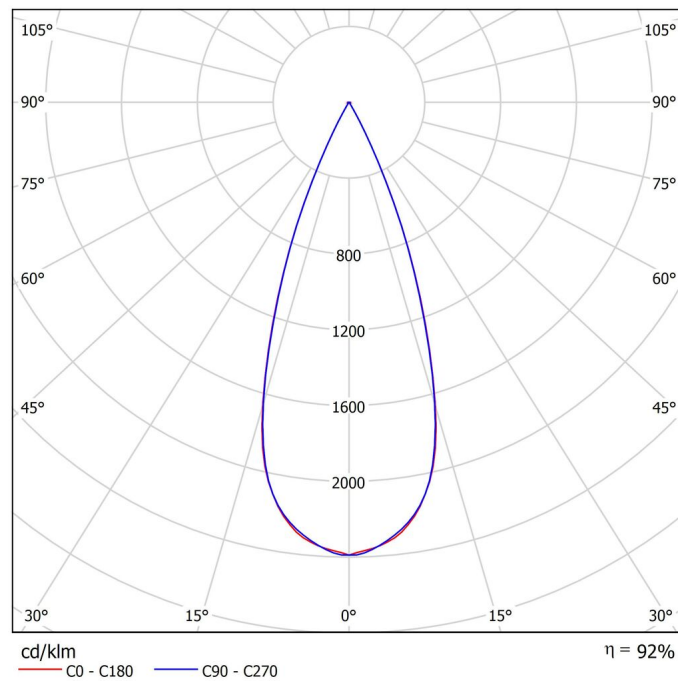

POLAR DIAGRAM

CONICAL DIAGRAM

UGR