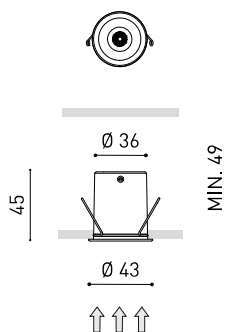

DIMENSIONS

AWARDS

PRODUCT

| | |
|-----------|--------------------------|
| Name | SHOT LIGHT 38° 2700K WMG |
| Reference | A2680120WMG |
| Color | White-Metallized gold |
| RAL | Metalllic finish |
| Category | CEILING RECESSED |

OTHER DATA

| | |
|------------------------|---|
| Sealing | IP20 |
| Wireless control | Please Consult |
| Emergency power supply | Please Consult |
| Recess measurements | Ø38 mm |
| Weight | 100 g |
| Packaged weight | 120 g |
| Packaging dimensions | 77 x 70 x 53 mm |
| Units per package | 1 |
| Materials | Aluminium / Acrylonitrile Butadiene Styrene / Polycarbonate |