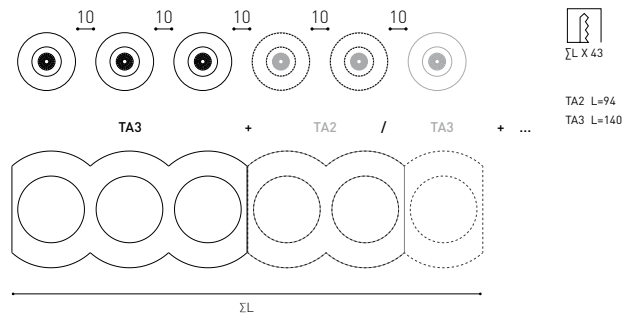

Trimless Accessory 3 + Trimless Accessory 2 / Trimless Accessory 3

Trimless Accessory 2x2 + Trimless Accessory 2x2

THE "TA2x2" FRAME IS ONLY COMPATIBLE WITH FURTHER "TA2x2" FRAMES