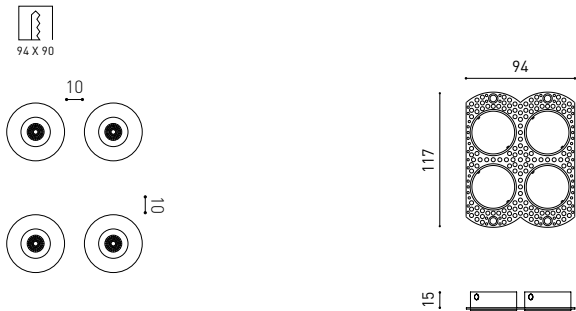

SHOT LIGHT Trimless Accessory 2x2 A269-00-03

CUSTOM LAYOUT EXAMPLES

For equidistant compositions