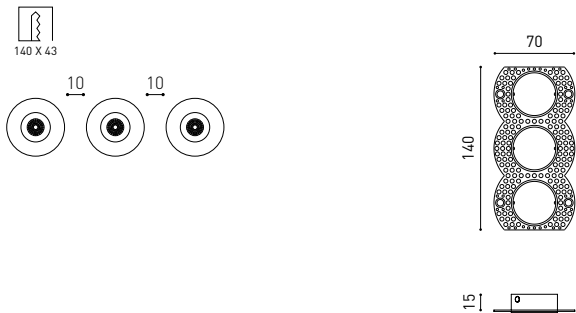

SHOT LIGHT Trimless Accessory 3 A269-00-02