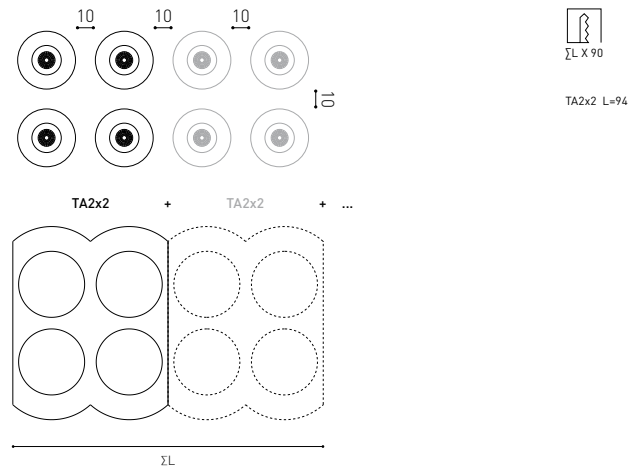

MATERIAL | IRON | COATING | ZINC PLATED

Calle N · Pol. Ind. EL OLIVERAL
46394 Ribarroja del Turia · Valencia (Spain)
Tel. +34 961 667 207 · Fax +34 961 667 054
info@arkoslight.com · www.arkoslight.com

5Year
GUARANTEE