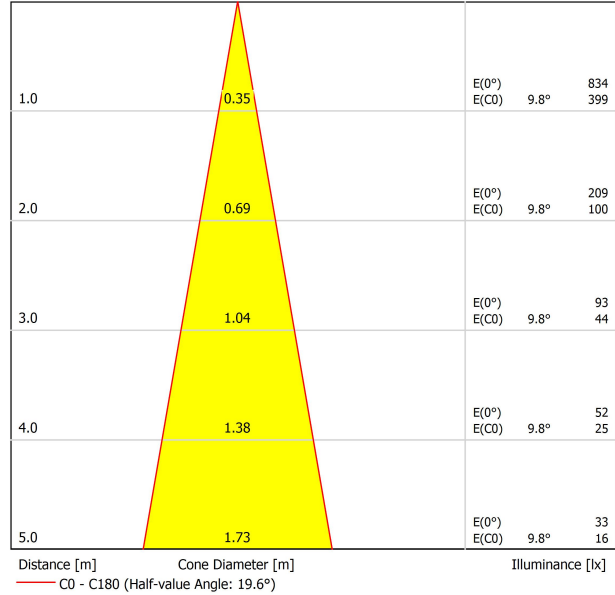

PRODUIT

Type	LED
Flux lumineux brut	190 lm
Température de couleur	2700 K
Stabilité chromatique	MacAdam Step 3
Indice de reproduction chromatique	CRI > 90
Puissance	2,1 W
Courant	700 mA
Efficacité	90 lm/W
Durée de vie de la LED	L90B10 > 102.000h

DIAGRAMME POLAIRE

DIAGRAMME CONIQUE

UGR

Glare Evaluation According to UGR											
ρ Ceiling		70	70	50	50	30	70	70	50	50	30
ρ Walls		50	30	50	30	30	50	30	50	30	30
ρ Floor		20	20	20	20	20	20	20	20	20	20
Room Size X Y		Viewing direction at right angles to lamp axis					Viewing direction parallel to lamp axis				
2H	2H	-3.5	-2.8	-3.2	-2.6	-2.4	-3.5	-2.8	-3.2	-2.6	-2.4
	3H	0.4	1.0	0.7	1.3	1.5	0.4	1.0	0.7	1.3	1.5
	4H	2.9	3.4	3.2	3.7	3.9	2.9	3.4	3.2	3.7	3.9
	6H	4.6	5.1	4.9	5.4	5.7	4.6	5.1	4.9	5.4	5.7
	8H	5.8	6.3	6.2	6.6	6.9	5.8	6.3	6.2	6.6	6.9
4H	2H	-1.8	-1.3	-1.5	-1.0	-0.8	-1.8	-1.3	-1.5	-1.0	-0.8
	3H	1.9	2.4	2.3	2.7	3.0	1.9	2.4	2.3	2.7	3.0
	4H	4.4	4.8	4.7	5.1	5.4	4.4	4.8	4.7	5.1	5.4
	6H	6.3	6.6	6.7	7.0	7.3	6.3	6.6	6.7	7.0	7.3
	8H	7.6	7.9	8.0	8.3	8.7	7.6	7.9	8.0	8.3	8.7
8H	2H	9.1	9.3	9.5	9.7	10.1	9.1	9.3	9.5	9.7	10.1
	3H	5.1	5.4	5.5	5.8	6.2	5.1	5.4	5.5	5.8	6.2
	4H	7.3	7.5	7.7	7.9	8.4	7.3	7.5	7.7	7.9	8.4
	6H	8.9	9.1	9.3	9.5	10.0	8.9	9.1	9.3	9.5	10.0
	8H	10.5	10.7	11.0	11.1	11.6	10.5	10.7	11.0	11.1	11.6
12H	4H	5.3	5.5	5.7	5.9	6.4	5.3	5.5	5.7	5.9	6.4
	6H	7.7	7.8	8.1	8.3	8.7	7.7	7.8	8.1	8.3	8.7
	8H	9.4	9.5	9.9	10.0	10.5	9.4	9.5	9.9	10.0	10.5
Variation of the observer position for the luminaire distances S											
S = 1.0H		+0.1 / -0.2					+0.1 / -0.2				
S = 1.5H		+0.3 / -0.3					+0.3 / -0.3				
S = 2.0H		+0.6 / -0.5					+0.6 / -0.5				
Standard table Correction Summand		---					---				
Corrected Glare Indices referring to 190lm Total Luminous Flux											