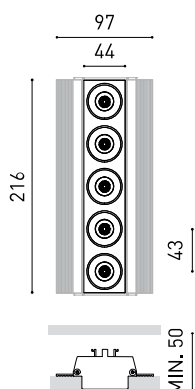

DIMENSIONS

AWARDS

PRODUCT

| | |
|-----------|---|
| Name | BLACK FOSTER TRI 5 FLOOD DIM DALI 2700K W |
| Reference | A3184040W |
| Color | Matt white |
| RAL | Colour in the mass looks alike RAL 9010 |
| Category | CEILING RECESSED |

LIGHT SOURCE

| | |
|------------------------|-------------------|
| Type | LED |
| Gross luminous flux | 950 lm |
| Colour temperature | 2700 K |
| Chromatic stability | MacAdam Step 3 |
| Colour Rendering Index | CRI > 90 |
| Power | 10,5 W |
| Current | 700 mA |
| Efficacy | 90 lm/W |
| LED lifespan | L90B10 > 102.000h |

OTHER DATA

| | |
|------------------------|---|
| Sealing | IP20 |
| Wireless control | Please Consult |
| Emergency power supply | Please Consult |
| Recess measurements | 50 x 222 mm |
| Weight | 470 g |
| Packaged weight | 585 g |
| Packaging dimensions | 295 x 155 x 73 mm |
| Units per package | 1 |
| Materials | Aluminium / Acrylonitrile Butadiene Styrene / Polycarbonate |