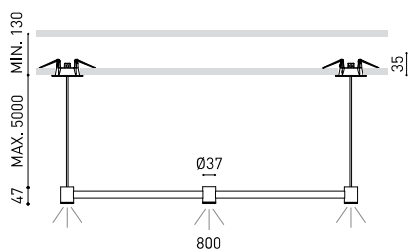

DIMENSIONS

ACCESSORIES

AWARDS

PRODUCT

Name	ART MODULAR 3 D+D+D 2700K NT
Reference	A3943110NT
Color	Textured black - Other colours, please consult
Base Finishing	Textured black
RAL	9005
Category	SUSPENSION

LIGHT SOURCE

Type	LED
Gross luminous flux	570 lm
Colour temperature	2700 K - Other K, please consult
Chromatic stability	MacAdam Step 3
Colour Rendering Index	CRI>90
Power	6,3 W
Current	700 mA
Efficacy	90 lm/W
LED lifespan	L90B10 >102.000h

LIGHTING FIXTURE | PHOTOMETRIC DATA

Lighting efficiency	92%
Light beam angle	38°

LIGHTING FIXTURE | ELECTRICAL DATA

Driver	Included
Power values of the system	8,36 W
Voltage	220V/240V
Frecuency	50/60 Hz
Dimming	No Dim - Other DIM, please consult
Electrical insulation class	□

OTHER DATA

Sealing	IP20
Wireless control	Please Consult
Recess measurements	2 x Ø50 mm
Cord length	Max. 5 m
Fast adjustment tensiometer	No
Weight	1240 g
Packaged weight	1820 g
Units per package	1
Materials	Brass / Acrylonitrile Butadiene Styrene + Polycarbonate

Art is a minimalist and rational suspended luminary that allows an ambitious range of composition possibilities. Individually, it transmits a sober look, but when combined – in an ordered or anarchic way – it is revealed as a sculptural piece of Art. This luminary can offer ambient lighting in any kind of actual interior design project. Its versatility makes possible both, - a discreet lighting over a table or an artistic composition to smoothly light up vertical opened spaces.