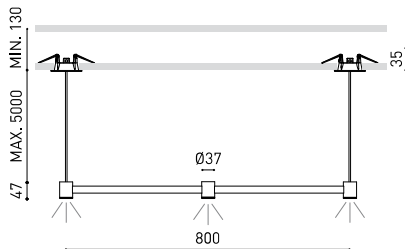

DIMENSIONS

ACCESSORIES

AWARDS

reddot design award
winner 2019

archiproducts
DESIGN AWARDS
WINNER 2019

PREMIO
ADCV 2019
PLATA

SHORTLIST
2019

Bronze Delta
ADI Awards 2020

PRODUCT

Name	ART MODULAR 3 D+D+D 2700K WT
Reference	A3943110WT
Color	Textured white - Other colours, please consult
Base Finishing	Textured white
RAL	9016
Category	SUSPENSION

LIGHT SOURCE

Type	LED
Gross luminous flux	570 lm
Colour temperature	2700 K - Other K, please consult
Chromatic stability	MacAdam Step 3
Colour Rendering Index	CRI>90
Power	6,3 W
Current	700 mA
Efficacy	90 lm/W
LED lifespan	L90B10 >102.000h

LIGHTING FIXTURE | PHOTOMETRIC DATA

Lighting efficiency	92%
Light beam angle	38°

LIGHTING FIXTURE | ELECTRICAL DATA

Driver	Included
Power values of the system	8,36 W
Voltage	220V/240V
Frecuency	50/60 Hz
Dimming	No Dim - Other DIM, please consult
Electrical insulation class	□

OTHER DATA

Sealing	IP20
Wireless control	Please Consult
Recess measurements	2 x Ø50 mm
Cord length	Max. 5 m
Fast adjustment tensiomer	No
Weight	1240 g
Packaged weight	1820 g
Units per package	1
Materials	Brass / Acrylonitrile Butadiene Styrene + Polycarbonate

Art is a minimalist and rational suspended luminary that allows an ambitious range of composition possibilities. Individually, it transmits a sober look, but when combined – in an ordered or anarchic way – it is revealed as a sculptural piece of Art. This luminary can offer ambient lighting in any kind of actual interior design project. Its versatility makes possible both, - a discreet lighting over a table or an artistic composition to smoothly light up vertical opened spaces.