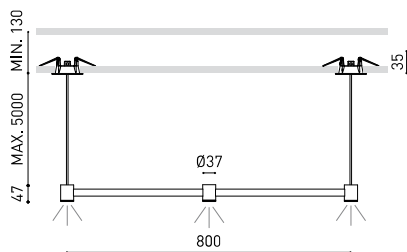

DIMENSIONS

ACCESSORIES

AWARDS

reddot design award
winner 2019

archiproducts
DESIGN AWARDS
WINNER 2019

PREMIO
ADCV 2019
PLATA

SHORTLIST
2019

Bronze Delta
ADI Awards 2020

PRODUCT

Name	ART MODULAR 3 D+D+D 3000K WT
Reference	A3943111WT
Color	Textured white - Other colours, please consult
Base Finishing	Textured white
RAL	9016
Category	SUSPENSION

LIGHT SOURCE

Type	LED
Gross luminous flux	630 lm
Colour temperature	3000 K - Other K, please consult
Chromatic stability	MacAdam Step 3
Colour Rendering Index	CRI>90
Power	6,3 W
Current	700 mA
Efficacy	100 lm/W
LED lifespan	L90B10 >102.000h

LIGHTING FIXTURE | PHOTOMETRIC DATA

Lighting efficiency	92%
Light beam angle	38°

LIGHTING FIXTURE | ELECTRICAL DATA

Driver	Included
Power values of the system	8,36 W
Voltage	220V/240V
Frecuency	50/60 Hz
Dimming	No Dim - Other DIM, please consult
Electrical insulation class	□

OTHER DATA

Sealing	IP20
Wireless control	Please Consult
Recess measurements	2 x Ø50 mm
Cord length	Max. 5 m
Fast adjustment tensiomer	No
Weight	1240 g
Packaged weight	1820 g
Units per package	1
Materials	Brass / Acrylonitrile Butadiene Styrene + Polycarbonate

Art is a minimalist and rational suspended luminary that allows an ambitious range of composition possibilities. Individually, it transmits a sober look, but when combined – in an ordered or anarchic way – it is revealed as a sculptural piece of Art. This luminary can offer ambient lighting in any kind of actual interior design project. Its versatility makes possible both, - a discreet lighting over a table or an artistic composition to smoothly light up vertical opened spaces.