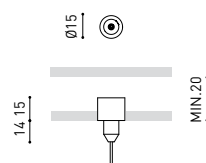

DIMENSIONAL DRAWING

Wire Trimless Accessory is a collection of accessories for fitting tensioners and cables to Arkoslight luminaires suspended directly from the ceiling with any visible ceiling rose or fixings. This achieves a minimalist application with a visually tidy finish.

With Wire Trimless Accessory the items adjacent to the ceiling of the standard product (ceiling roses, fixings, driver boxes, etc.) are concealed by a simple recessed application.

Wire Trimless Accessory reduces the visual impact of the installation leading to extremely minimalist aesthetics. The wires come out of the ceiling material as a part of the structure. This detail creates a much purer, more essential layout, particular when several luminaires are fitted in an arrangement.