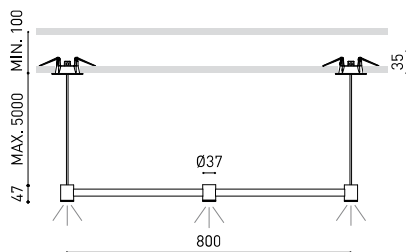

DIMENSIONS

ACCESSORIES

AWARDS

PRODUCT

Name	ART MODULAR 3 D+D DIM DALI 2700K BG
Reference	A3943120BG
Color	Brushed Gold - Other colours, please consult
Base Finishing	Textured white
RAL	Paint of metallic nanoparticles
Category	SUSPENSION

LIGHT SOURCE

Type	LED
Gross luminous flux	570 lm
Colour temperature	2700 K - Other K, please consult
Chromatic stability	MacAdam Step 3
Colour Rendering Index	CRI>90
Power	6,3 W
Current	700 mA
Efficacy	90 lm/W
LED lifespan	L90B10 >102.000h

LIGHTING FIXTURE | PHOTOMETRIC DATA

Lighting efficiency	92%
Light beam angle	38°

LIGHTING FIXTURE | ELECTRICAL DATA

Driver	Included
Power values of the system	8,68 W
Voltage	220V/240V
Frecuency	50/60 Hz
Dimming	DALI - Other DIM, please consult
Electrical insulation class	□

OTHER DATA

Sealing	IP20
Wireless control	Please Consult
Recess measurements	2 x Ø50 mm
Cord length	Max. 5 m
Fast adjustment tensiomer	No
Weight	1240 g
Packaged weight	1820 g
Units per package	1
Materials	Brass / Acrylonitrile Butadiene Styrene + Polycarbonate

Art is a minimalist and rational suspended luminary that allows an ambitious range of composition possibilities. Individually, it transmits a sober look, but when combined – in an ordered or anarchic way – it is revealed as a sculptural piece of Art. This luminary can offer ambient lighting in any kind of actual interior design project. Its versatility makes possible both, - a discreet lighting over a table or an artistic composition to smoothly light up vertical opened spaces.