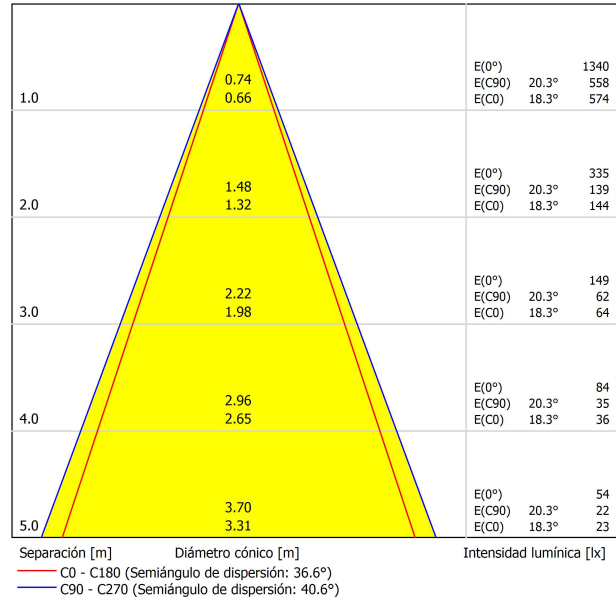

CONICAL DIAGRAM