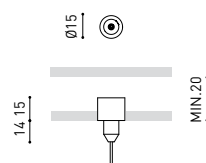

POLAR DIAGRAM

CONICAL DIAGRAM

PRODUCT	
Model	Unipolar Trimless
Reference	A023-00-04- W N
Colour	W <input type="checkbox"/> RAL 9016 N <input type="checkbox"/> RAL 9005
Category	Accessories

2 Pcs. needed

DIMENSIONAL DRAWING