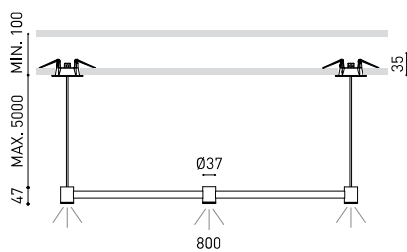

DIMENSIONS

ACCESSORIES

AWARDS

reddot design award
winner 2019

archiproducts
DESIGN AWARDS
WINNER 2019

PREMIO
ADCV 2019
PLATA

SHORTLIST
2019

Bronze Delta
ADI Awards 2020

PRODUCT

Name	ART MODULAR 3 D+D+D DIM DALI 2700K WT
Reference	A3943120WT
Color	Textured white - Other colours, please consult
Base Finishing	Textured white
RAL	9016
Category	SUSPENSION

LIGHT SOURCE

Type	LED
Gross luminous flux	570 lm
Colour temperature	2700 K - Other K, please consult
Chromatic stability	MacAdam Step 3
Colour Rendering Index	CRI > 90
Power	6,3 W
Current	700 mA
Efficacy	90 lm/W
LED lifespan	L90B10 > 102.000h

LIGHTING FIXTURE | PHOTOMETRIC DATA

Lighting efficiency	92%
Light beam angle	38°

LIGHTING FIXTURE | ELECTRICAL DATA

Driver	Included
Power values of the system	8,68 W
Voltage	220V/240V
Frecuency	50/60 Hz
Dimming	DALI - Other DIM, please consult
Electrical insulation class	□

OTHER DATA

Sealing	IP20
Wireless control	Please Consult
Recess measurements	2 x Ø50 mm
Cord length	Max. 5 m
Fast adjustment tensiometer	No
Weight	1240 g
Packaged weight	1820 g
Units per package	1
Materials	Brass / Acrylonitrile Butadiene Styrene + Polycarbonate

Art is a minimalist and rational suspended luminary that allows an ambitious range of composition possibilities. Individually, it transmits a sober look, but when combined – in an ordered or anarchic way – it is revealed as a sculptural piece of Art. This luminaire can offer ambient lighting in any kind of actual interior design project. Its versatility makes possible both, - a discreet lighting over a table or an artistic composition to smoothly light up vertical opened spaces.