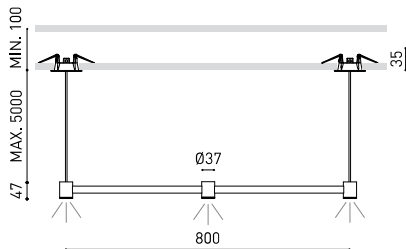

DIMENSIONS

ACCESSORIES

AWARDS

reddot design award
winner 2019

archiproducts
DESIGN AWARDS
WINNER 2019

PREMIO
ADCV 2019
PLATA

SHORTLIST
2019

Bronze Delta
ADI Awards 2020

PRODUCT

Name	ART MODULAR 3 D+D+D DIM DALI 3000K BG
Reference	A3943121BG
Color	Brushed Gold - Other colours, please consult
Base Finishing	Textured white
RAL	Paint of metallic nanoparticles
Category	SUSPENSION

LIGHT SOURCE

Type	LED
Gross luminous flux	630 lm
Colour temperature	3000 K - Other K, please consult
Chromatic stability	MacAdam Step 3
Colour Rendering Index	CRI>90
Power	6,3 W
Current	700 mA
Efficacy	100 lm/W
LED lifespan	L90B10 >102.000h

LIGHTING FIXTURE | PHOTOMETRIC DATA

Lighting efficiency	92%
Light beam angle	38°

LIGHTING FIXTURE | ELECTRICAL DATA

Driver	Included
Power values of the system	8,68 W
Voltage	220V/240V
Frecuency	50/60 Hz
Dimming	DALI - Other DIM, please consult
Electrical insulation class	□

OTHER DATA

Sealing	IP20
Wireless control	Please Consult
Recess measurements	2 x Ø50 mm
Cord length	Max. 5 m
Fast adjustment tensiomer	No
Weight	1240 g
Packaged weight	1820 g
Units per package	1
Materials	Brass / Acrylonitrile Butadiene Styrene + Polycarbonate

Art is a minimalist and rational suspended luminary that allows an ambitious range of composition possibilities. Individually, it transmits a sober look, but when combined – in an ordered or anarchic way – it is revealed as a sculptural piece of Art. This luminary can offer ambient lighting in any kind of actual interior design project. Its versatility makes possible both, - a discreet lighting over a table or an artistic composition to smoothly light up vertical opened spaces.