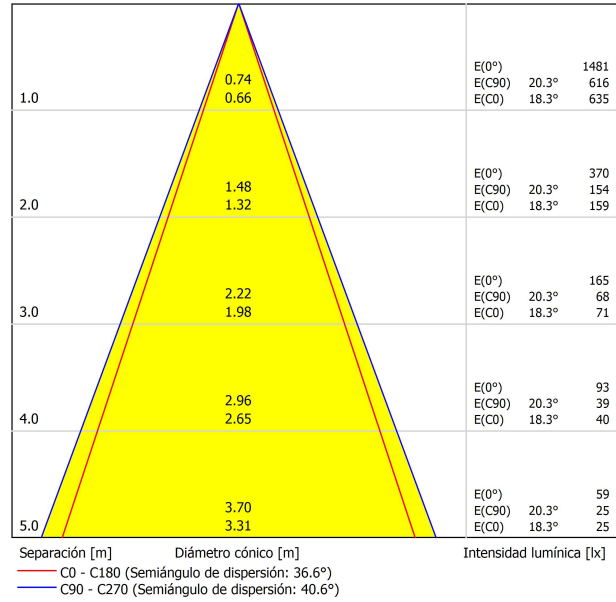

CONICAL DIAGRAM