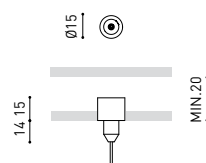

OTHER DATA

Sealing	IP20
Wireless control	Please Consult
Recess measurements	2 x Ø50 mm
Cord length	Max. 5 m
Fast adjustment tensiomer	No
Weight	1240 g
Packaged weight	1820 g
Units per package	1
Materials	Brass / Acrylonitrile Butadiene Styrene + Polycarbonate

POLAR DIAGRAM

CONICAL DIAGRAM

PRODUCT	
Model	Unipolar Trimless
Reference	A023-00-04- W N
Colour	W <input type="checkbox"/> RAL 9016 N <input type="checkbox"/> RAL 9005
Category	Accessories

2 Pcs. needed

DIMENSIONAL DRAWING