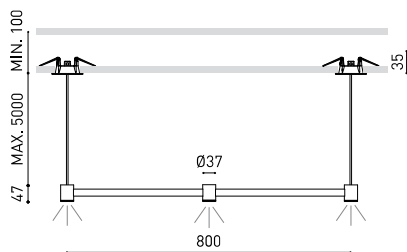

DIMENSIONS

ACCESSORIES

AWARDS

reddot design award
winner 2019

archiproducts
DESIGN AWARDS
WINNER 2019

PREMIO
ADCV 2019
PLATA

SHORTLIST
2019

Bronze Delta
ADI Awards 2020

PRODUCT

Name	ART MODULAR 3 D+D+D DIM DALI 3000K NT
Reference	A3943121NT
Color	Textured black - Other colours, please consult
Base Finishing	Textured black
RAL	9005
Category	SUSPENSION

LIGHT SOURCE

Type	LED
Gross luminous flux	630 lm
Colour temperature	3000 K - Other K, please consult
Chromatic stability	MacAdam Step 3
Colour Rendering Index	CRI>90
Power	6,3 W
Current	700 mA
Efficacy	100 lm/W
LED lifespan	L90B10 >102.000h

LIGHTING FIXTURE | PHOTOMETRIC DATA

Lighting efficiency	92%
Light beam angle	38°

LIGHTING FIXTURE | ELECTRICAL DATA

Driver	Included
Power values of the system	8,68 W
Voltage	220V/240V
Frecuency	50/60 Hz
Dimming	DALI - Other DIM, please consult
Electrical insulation class	□

OTHER DATA

Sealing	IP20
Wireless control	Please Consult
Recess measurements	2 x Ø50 mm
Cord length	Max. 5 m
Fast adjustment tensiomer	No
Weight	1240 g
Packaged weight	1820 g
Units per package	1
Materials	Brass / Acrylonitrile Butadiene Styrene + Polycarbonate

Art is a minimalist and rational suspended luminary that allows an ambitious range of composition possibilities. Individually, it transmits a sober look, but when combined – in an ordered or anarchic way – it is revealed as a sculptural piece of Art. This luminary can offer ambient lighting in any kind of actual interior design project. Its versatility makes possible both, - a discreet lighting over a table or an artistic composition to smoothly light up vertical opened spaces.