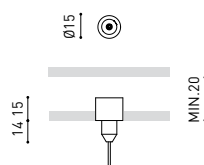

DIMENSIONAL DRAWING

Wire Trimless Accessory is a collection of accessories for fitting tensioners and cables to Arkoslight luminaires suspended directly from the ceiling with any visible ceiling rose or fixings. This achieves a minimalist application with a visually tidy finish.

With Wire Trimless Accessory the items adjacent to the ceiling of the standard product (ceiling roses, fixings, driver boxes, etc.) are concealed by a simple recessed application.

Wire Trimless Accessory reduces the visual impact of the installation leading to extremely minimalist aesthetics. The wires come out of the ceiling material as a part of the structure. This detail creates a much purer, more essential layout, particular when several luminaires are fitted in an arrangement.