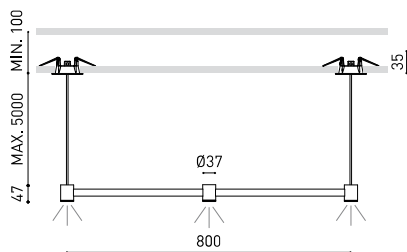

DIMENSIONS

ACCESSORIES

AWARDS

PRODUCT

Name	ART MODULAR 3 D+D+D DIM DALI 3000K WT
Reference	A3943121WT
Color	Textured white - Other colours, please consult
Base Finishing	Textured white
RAL	9016
Category	SUSPENSION

LIGHT SOURCE

Type	LED
Gross luminous flux	630 lm
Colour temperature	3000 K - Other K, please consult
Chromatic stability	MacAdam Step 3
Colour Rendering Index	CRI>90
Power	6,3 W
Current	700 mA
Efficacy	100 lm/W
LED lifespan	L90B10 >102.000h

LIGHTING FIXTURE | PHOTOMETRIC DATA

Lighting efficiency	92%
Light beam angle	38°

LIGHTING FIXTURE | ELECTRICAL DATA

Driver	Included
Power values of the system	8,68 W
Voltage	220V/240V
Frecuency	50/60 Hz
Dimming	DALI - Other DIM, please consult
Electrical insulation class	□

OTHER DATA

Sealing	IP20
Wireless control	Please Consult
Recess measurements	2 x Ø50 mm
Cord length	Max. 5 m
Fast adjustment tensiometer	No
Weight	1240 g
Packaged weight	1820 g
Units per package	1
Materials	Brass / Acrylonitrile Butadiene Styrene + Polycarbonate

Art is a minimalist and rational suspended luminary that allows an ambitious range of composition possibilities. Individually, it transmits a sober look, but when combined – in an ordered or anarchic way – it is revealed as a sculptural piece of Art. This luminary can offer ambient lighting in any kind of actual interior design project. Its versatility makes possible both, - a discreet lighting over a table or an artistic composition to smoothly light up vertical opened spaces.