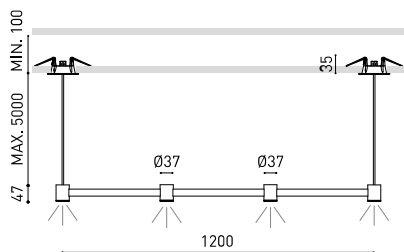

DIMENSIONS

ACCESSORIES

AWARDS

reddot design award
winner 2019

archiproducts
DESIGN AWARDS
WINNER 2019

PREMIO
ADCV 2019
PLATA

SHORTLIST
2019

Bronze Delta
ADI Awards 2020

PRODUCT

Name	ART MODULAR 4 D+D+D+D DIM DALI 2700K NT
Reference	A3944120NT
Color	Textured black - Other colours, please consult
Base Finishing	Textured black
RAL	9005
Category	SUSPENSION

LIGHT SOURCE

Type	LED
Gross luminous flux	760 lm
Colour temperature	2700 K - Other K, please consult
Chromatic stability	MacAdam Step 3
Colour Rendering Index	CRI>90
Power	8,4 W
Current	700 mA
Efficacy	90 lm/W
LED lifespan	L90B10 >102.000h

LIGHTING FIXTURE | PHOTOMETRIC DATA

Lighting efficiency	92%
Light beam angle	38°

LIGHTING FIXTURE | ELECTRICAL DATA

Driver	Included
Power values of the system	11,11 W
Voltage	220V/240V
Frecuency	50/60 Hz
Dimming	DALI - Other DIM, please consult
Electrical insulation class	□

OTHER DATA

Sealing	IP20
Wireless control	Please Consult
Recess measurements	2 x Ø50 mm
Cord length	Max. 5 m
Fast adjustment tensiomer	No
Weight	1600 g
Packaged weight	2470 g
Units per package	1
Materials	Brass / Acrylonitrile Butadiene Styrene + Polycarbonate

Art is a minimalist and rational suspended luminary that allows an ambitious range of composition possibilities. Individually, it transmits a sober look, but when combined – in an ordered or anarchic way – it is revealed as a sculptural piece of Art. This luminary can offer ambient lighting in any kind of actual interior design project. Its versatility makes possible both, - a discreet lighting over a table or an artistic composition to smoothly light up vertical opened spaces.