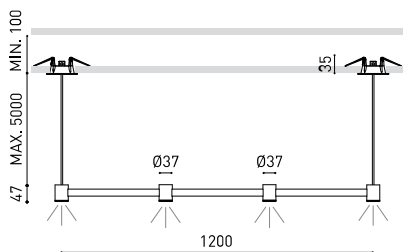

DIMENSIONS

ACCESSORIES

AWARDS

reddot design award
winner 2019

archiproducts
DESIGN AWARDS
WINNER 2019

PREMIO
ADCV 2019
PLATA

SHORTLIST
2019

Bronze Delta
ADI Awards 2020

PRODUCT

Name	ART MODULAR 4 D+D+D+D DIM DALI 2700K WT
Reference	A3944120WT
Color	Textured white - Other colours, please consult
Base Finishing	Textured white
RAL	9016
Category	SUSPENSION

LIGHT SOURCE

Type	LED
Gross luminous flux	760 lm
Colour temperature	2700 K - Other K, please consult
Chromatic stability	MacAdam Step 3
Colour Rendering Index	CRI>90
Power	8,4 W
Current	700 mA
Efficacy	90 lm/W
LED lifespan	L90B10 >102.000h

LIGHTING FIXTURE | PHOTOMETRIC DATA

Lighting efficiency	92%
Light beam angle	38°

LIGHTING FIXTURE | ELECTRICAL DATA

Driver	Included
Power values of the system	11,11 W
Voltage	220V/240V
Frecuency	50/60 Hz
Dimming	DALI - Other DIM, please consult
Electrical insulation class	□

OTHER DATA

Sealing	IP20
Wireless control	Please Consult
Recess measurements	2 x Ø50 mm
Cord length	Max. 5 m
Fast adjustment tensiomer	No
Weight	1600 g
Packaged weight	2470 g
Units per package	1
Materials	Brass / Acrylonitrile Butadiene Styrene + Polycarbonate

Art is a minimalist and rational suspended luminary that allows an ambitious range of composition possibilities. Individually, it transmits a sober look, but when combined – in an ordered or anarchic way – it is revealed as a sculptural piece of Art. This luminaire can offer ambient lighting in any kind of actual interior design project. Its versatility makes possible both, - a discreet lighting over a table or an artistic composition to smoothly light up vertical opened spaces.