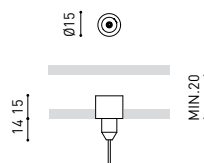

OTHER DATA

Sealing	IP20
Wireless control	Please Consult
Recess measurements	2 x Ø50 mm
Cord length	Max. 5 m
Fast adjustment tensiomer	No
Weight	1600 g
Packaged weight	2470 g
Units per package	1
Materials	Brass / Acrylonitrile Butadiene Styrene + Polycarbonate

POLAR DIAGRAM

CONICAL DIAGRAM

PRODUCT	
Model	Unipolar Trimless
Reference	A023-00-04- W N
Colour	W <input type="checkbox"/> RAL 9016 N <input type="checkbox"/> RAL 9005
Category	Accessories

2 Pcs. needed

DIMENSIONAL DRAWING