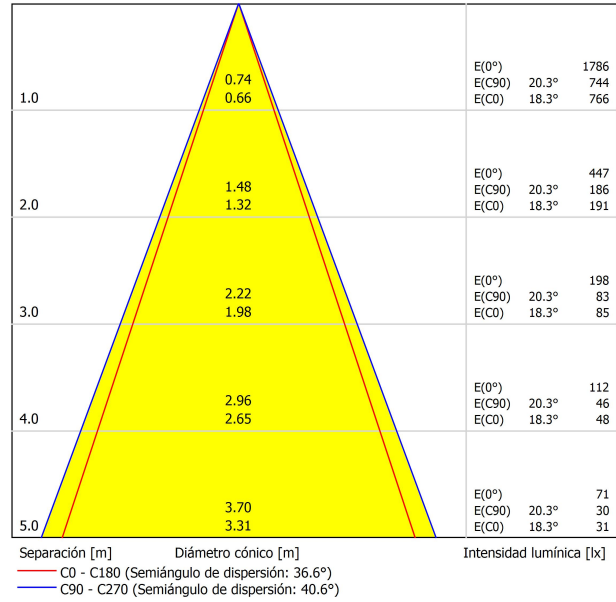

CONICAL DIAGRAM