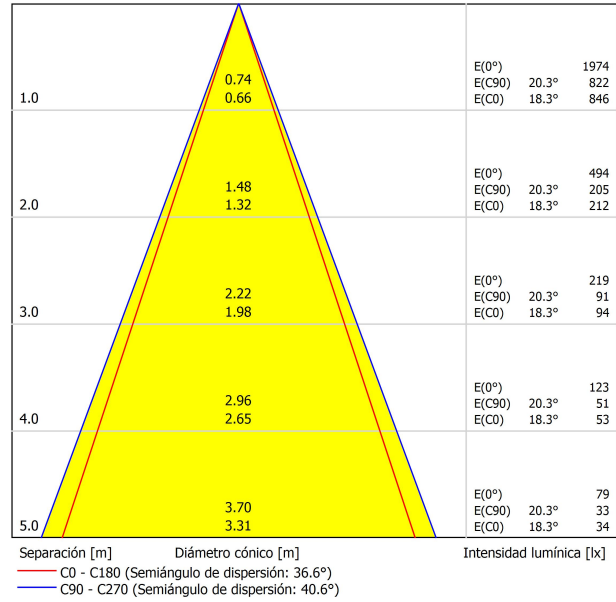

CONICAL DIAGRAM