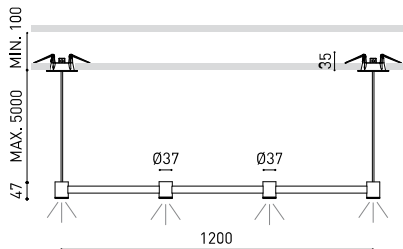

DIMENSIONS

ACCESSORIES

AWARDS

reddot design award
winner 2019

archiproducts
DESIGN AWARDS
WINNER 2019

PREMIO
ADCV 2019
PLATA

SHORTLIST
2019

Bronze Delta
ADI Awards 2020

PRODUCT

Name	ART MODULAR 4 D+D+D+D DIM DALI 3000K BC
Reference	A3944121BC
Color	Brushed Copper - Other colours, please consult
Base Finishing	Textured white
RAL	Paint of metallic nanoparticles
Category	SUSPENSION

LIGHT SOURCE

Type	LED
Gross luminous flux	840 lm
Colour temperature	3000 K - Other K, please consult
Chromatic stability	MacAdam Step 3
Colour Rendering Index	CRI>90
Power	8,4 W
Current	700 mA
Efficacy	100 lm/W
LED lifespan	L90B10 >102.000h

LIGHTING FIXTURE | PHOTOMETRIC DATA

Lighting efficiency	92%
Light beam angle	38°

LIGHTING FIXTURE | ELECTRICAL DATA

Driver	Included
Power values of the system	11,11 W
Voltage	220V/240V
Frecuency	50/60 Hz
Dimming	DALI - Other DIM, please consult
Electrical insulation class	□

OTHER DATA

Sealing	IP20
Wireless control	Please Consult
Recess measurements	2 x Ø50 mm
Cord length	Max. 5 m
Fast adjustment tensiomer	No
Weight	1600 g
Packaged weight	2470 g
Units per package	1
Materials	Brass / Acrylonitrile Butadiene Styrene + Polycarbonate

Art is a minimalist and rational suspended luminary that allows an ambitious range of composition possibilities. Individually, it transmits a sober look, but when combined – in an ordered or anarchic way – it is revealed as a sculptural piece of Art. This luminary can offer ambient lighting in any kind of actual interior design project. Its versatility makes possible both, - a discreet lighting over a table or an artistic composition to smoothly light up vertical opened spaces.