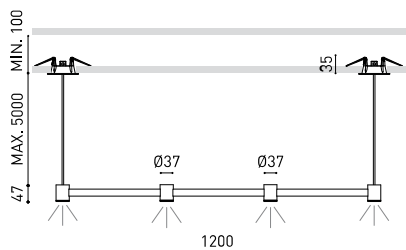

DIMENSIONS

ACCESSORIES

AWARDS

reddot design award
winner 2019

archiproducts
DESIGN AWARDS
WINNER 2019

PREMIO
ADCV 2019
PLATA

SHORTLIST
2019

Bronze Delta
ADI Awards 2020

PRODUCT

Name	ART MODULAR 4 D+D+D+D DIM DALI 3000K BG
Reference	A3944121BG
Color	Brushed Gold - Other colours, please consult
Base Finishing	Textured white
RAL	Paint of metallic nanoparticles
Category	SUSPENSION

LIGHT SOURCE

Type	LED
Gross luminous flux	840 lm
Colour temperature	3000 K - Other K, please consult
Chromatic stability	MacAdam Step 3
Colour Rendering Index	CRI>90
Power	8,4 W
Current	700 mA
Efficacy	100 lm/W
LED lifespan	L90B10 >102.000h

LIGHTING FIXTURE | PHOTOMETRIC DATA

Lighting efficiency	92%
Light beam angle	38°

LIGHTING FIXTURE | ELECTRICAL DATA

Driver	Included
Power values of the system	11,11 W
Voltage	220V/240V
Frecuency	50/60 Hz
Dimming	DALI - Other DIM, please consult
Electrical insulation class	□

OTHER DATA

Sealing	IP20
Wireless control	Please Consult
Recess measurements	2 x Ø50 mm
Cord length	Max. 5 m
Fast adjustment tensiomer	No
Weight	1600 g
Packaged weight	2470 g
Units per package	1
Materials	Brass / Acrylonitrile Butadiene Styrene + Polycarbonate

Art is a minimalist and rational suspended luminary that allows an ambitious range of composition possibilities. Individually, it transmits a sober look, but when combined – in an ordered or anarchic way – it is revealed as a sculptural piece of Art. This luminary can offer ambient lighting in any kind of actual interior design project. Its versatility makes possible both, - a discreet lighting over a table or an artistic composition to smoothly light up vertical opened spaces.