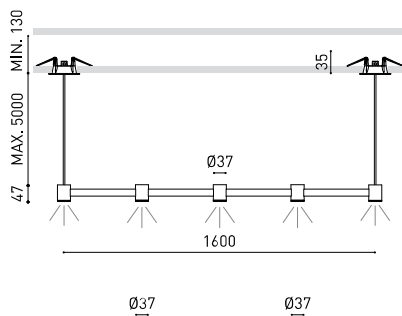

DIMENSIONS

ACCESSORIES

AWARDS

reddot design award
winner 2019

archiproducts
DESIGN AWARDS
WINNER 2019

PREMIO
ADCV 2019
PLATA

SHORTLIST
2019

Bronze Delta
ADI Awards 2020

PRODUCT

Name	ART MODULAR 5 D+D+D+D+D 2700K BG
Reference	A3945110BG
Color	Brushed Gold - Other colours, please consult
Base Finishing	Textured white
RAL	Paint of metallic nanoparticles
Category	SUSPENSION

LIGHT SOURCE

Type	LED
Gross luminous flux	950 lm
Colour temperature	2700 K - Other K, please consult
Chromatic stability	MacAdam Step 3
Colour Rendering Index	CRI>90
Power	10,5 W
Current	700 mA
Efficacy	90 lm/W
LED lifespan	L90B10 >102.000h

LIGHTING FIXTURE | PHOTOMETRIC DATA

Lighting efficiency	92%
Light beam angle	38°

LIGHTING FIXTURE | ELECTRICAL DATA

Driver	Included
Power values of the system	12,95 W
Voltage	220V/240V
Frecuency	50/60 Hz
Dimming	No Dim - Other DIM, please consult
Electrical insulation class	□

OTHER DATA

Sealing	IP20
Wireless control	Please Consult
Recess measurements	2 x Ø50 mm
Cord length	Max. 5 m
Fast adjustment tensiometer	No
Weight	2020 g
Packaged weight	3120 g
Units per package	1
Materials	Brass / Acrylonitrile Butadiene Styrene + Polycarbonate

Art is a minimalist and rational suspended luminary that allows an ambitious range of composition possibilities. Individually, it transmits a sober look, but when combined – in an ordered or anarchic way – it is revealed as a sculptural piece of Art. This luminary can offer ambient lighting in any kind of actual interior design project. Its versatility makes possible both, - a discreet lighting over a table or an artistic composition to smoothly light up vertical opened spaces.