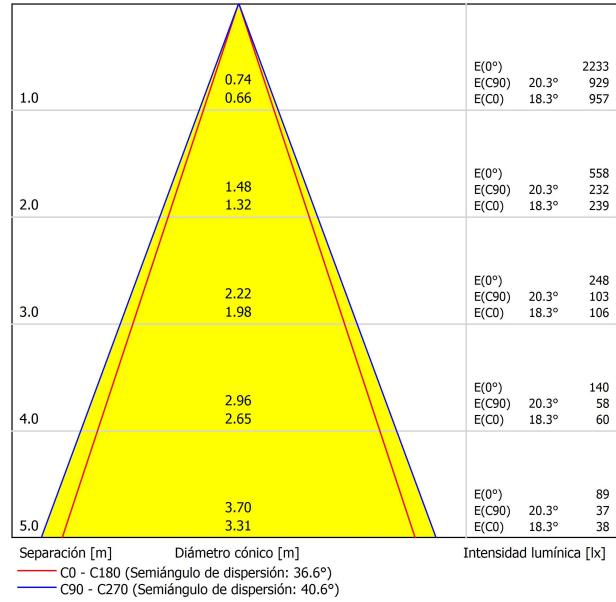

CONICAL DIAGRAM