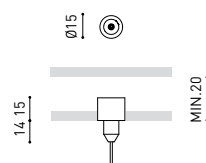

OTHER DATA

Sealing	IP20
Wireless control	Please Consult
Recess measurements	2 x Ø50 mm
Cord length	Max. 5 m
Fast adjustment tensiometer	No
Weight	2020 g
Packaged weight	3120 g
Units per package	1
Materials	Brass / Acrylonitrile Butadiene Styrene + Polycarbonate

POLAR DIAGRAM

CONICAL DIAGRAM

PRODUCT	
Model	Unipolar Trimless
Reference	A023-00-04- W N
Colour	W <input type="checkbox"/> RAL 9016 N <input type="checkbox"/> RAL 9005
Category	Accessories

2 Pcs. needed

DIMENSIONAL DRAWING