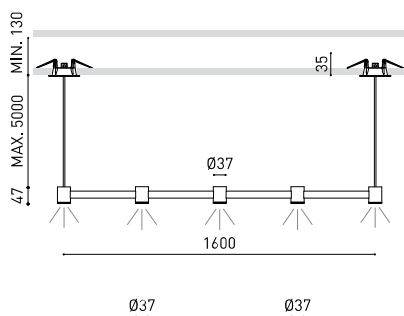

DIMENSIONS

ACCESSORIES

AWARDS

reddot design award
winner 2019

archiproducts
DESIGN AWARDS
WINNER 2019

PREMIO
ADCV 2019
PLATA

SHORTLIST
2019

Bronze Delta
ADI Awards 2020

PRODUCT

Name	ART MODULAR 5 D+D+D+D+D 3000K BC
Reference	A3945111BC
Color	Brushed Copper - Other colours, please consult
Base Finishing	Textured white
RAL	Paint of metallic nanoparticles
Category	SUSPENSION

LIGHT SOURCE

Type	LED
Gross luminous flux	1050 lm
Colour temperature	3000 K - Other K, please consult
Chromatic stability	MacAdam Step 3
Colour Rendering Index	CRI>90
Power	10,5 W
Current	700 mA
Efficacy	100 lm/W
LED lifespan	L90B10 >102.000h

LIGHTING FIXTURE | PHOTOMETRIC DATA

Lighting efficiency	92%
Light beam angle	38°

LIGHTING FIXTURE | ELECTRICAL DATA

Driver	Included
Power values of the system	12,95 W
Voltage	220V/240V
Frecuency	50/60 Hz
Dimming	No Dim - Other DIM, please consult
Electrical insulation class	□

OTHER DATA

Sealing	IP20
Wireless control	Please Consult
Recess measurements	2 x Ø50 mm
Cord length	Max. 5 m
Fast adjustment tensiomer	No
Weight	2020 g
Packaged weight	3120 g
Units per package	1
Materials	Brass / Acrylonitrile Butadiene Styrene + Polycarbonate

Art is a minimalist and rational suspended luminary that allows an ambitious range of composition possibilities. Individually, it transmits a sober look, but when combined – in an ordered or anarchic way – it is revealed as a sculptural piece of Art. This luminary can offer ambient lighting in any kind of actual interior design project. Its versatility makes possible both, - a discreet lighting over a table or an artistic composition to smoothly light up vertical opened spaces.