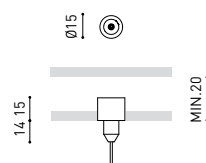

OTHER DATA

Sealing	IP20
Wireless control	Please Consult
Recess measurements	2 x Ø50 mm
Cord length	Max. 5 m
Fast adjustment tensiomer	No
Weight	2020 g
Packaged weight	3120 g
Units per package	1
Materials	Brass / Acrylonitrile Butadiene Styrene + Polycarbonate

POLAR DIAGRAM

CONICAL DIAGRAM

PRODUCT	
Model	Unipolar Trimless
Reference	A023-00-04- W N
Colour	W <input type="checkbox"/> RAL 9016 N <input type="checkbox"/> RAL 9005
Category	Accessories

2 Pcs. needed

DIMENSIONAL DRAWING