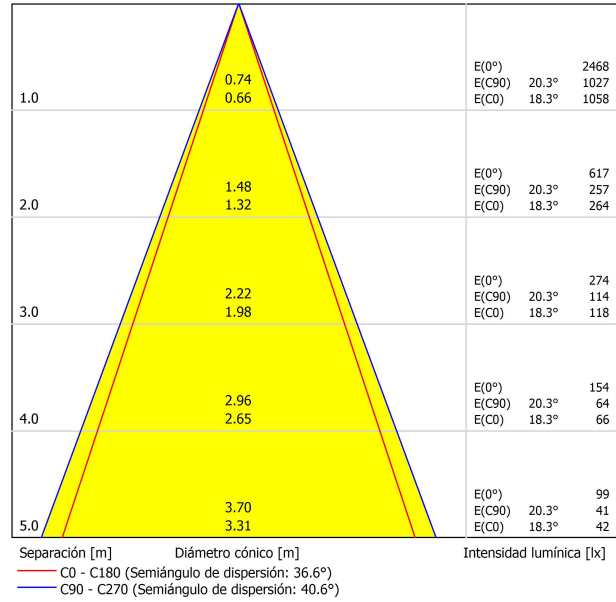

CONICAL DIAGRAM