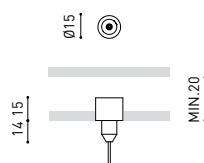

DIMENSIONAL DRAWING

Wire Trimless Accessory is a collection of accessories for fitting tensioners and cables to Arkoslight luminaires suspended directly from the ceiling with any visible ceiling rose or fixings. This achieves a minimalist application with a visually tidy finish.

With Wire Trimless Accessory the items adjacent to the ceiling of the standard product (ceiling roses, fixings, driver boxes, etc.) are concealed by a simple recessed application.

Wire Trimless Accessory reduces the visual impact of the installation leading to extremely minimalist aesthetics. The wires come out of the ceiling material as a part of the structure. This detail creates a much purer, more essential layout, particular when several luminaires are fitted in an arrangement.