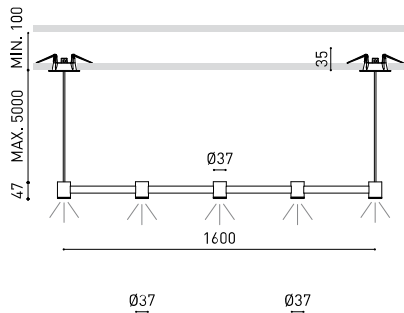

DIMENSIONS

ACCESSORIES

AWARDS

reddot design award
winner 2019

archiproducts
DESIGN AWARDS
WINNER 2019

PREMIO
ADCV 2019
PLATA

SHORTLIST
2019

Bronze Delta
ADI Awards 2020

PRODUCT

Name	ART MODULAR 5 D+D+D+D+D DIM DALI 2700K BG
Reference	A3945120BG
Color	Brushed Gold - Other colours, please consult
Base Finishing	Textured white
RAL	Paint of metallic nanoparticles
Category	SUSPENSION

LIGHT SOURCE

Type	LED
Gross luminous flux	950 lm
Colour temperature	2700 K - Other K, please consult
Chromatic stability	MacAdam Step 3
Colour Rendering Index	CRI>90
Power	10,5 W
Current	700 mA
Efficacy	90 lm/W
LED lifespan	L90B10 >102.000h

LIGHTING FIXTURE | PHOTOMETRIC DATA

Lighting efficiency	92%
Light beam angle	38°

LIGHTING FIXTURE | ELECTRICAL DATA

Driver	Included
Power values of the system	13,39 W
Voltage	220V/240V
Frecuency	50/60 Hz
Dimming	DALI - Other DIM, please consult
Electrical insulation class	□

OTHER DATA

Sealing	IP20
Wireless control	Please Consult
Recess measurements	2 x Ø50 mm
Cord length	Max. 5 m
Fast adjustment tensiomer	No
Weight	2020 g
Packaged weight	3120 g
Units per package	1
Materials	Brass / Acrylonitrile Butadiene Styrene + Polycarbonate

Art is a minimalist and rational suspended luminary that allows an ambitious range of composition possibilities. Individually, it transmits a sober look, but when combined – in an ordered or anarchic way – it is revealed as a sculptural piece of Art. This luminary can offer ambient lighting in any kind of actual interior design project. Its versatility makes possible both, - a discreet lighting over a table or an artistic composition to smoothly light up vertical opened spaces.