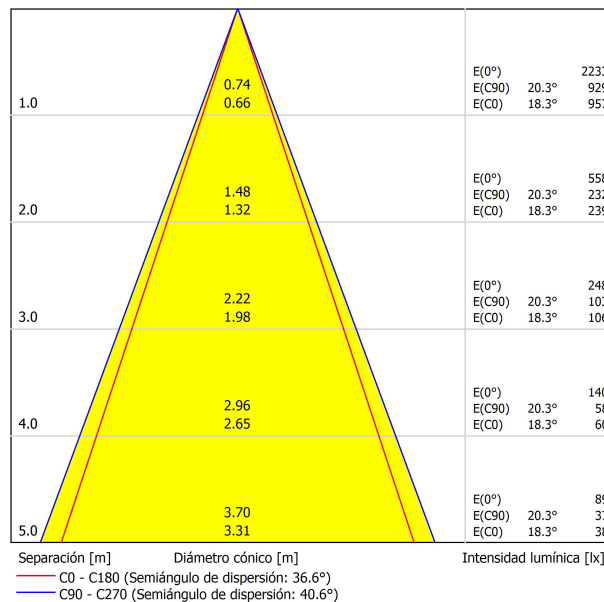

CONICAL DIAGRAM