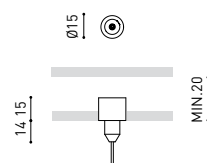

OTHER DATA

Sealing	IP20
Wireless control	Please Consult
Recess measurements	2 x Ø50 mm
Cord length	Max. 5 m
Fast adjustment tensiomer	No
Weight	2020 g
Packaged weight	3120 g
Units per package	1
Materials	Brass / Acrylonitrile Butadiene Styrene + Polycarbonate

POLAR DIAGRAM

CONICAL DIAGRAM

Model	Unipolar Trimless
Reference	A023-00-04- W N
Colour	W <input type="checkbox"/> RAL 9016 N <input type="checkbox"/> RAL 9005
Category	Accessories

2 Pcs. needed

DIMENSIONAL DRAWING