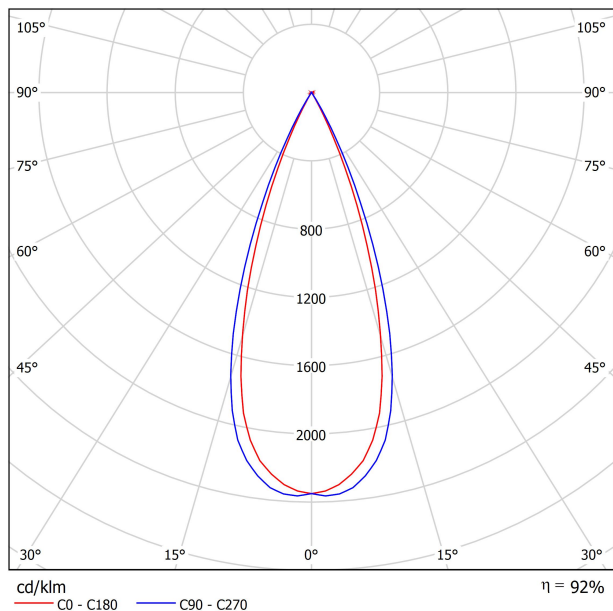

POLAR DIAGRAM