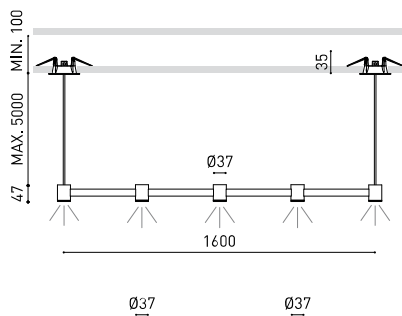

DIMENSIONS

ACCESSORIES

AWARDS

reddot design award
winner 2019

archiproducts
DESIGN AWARDS
WINNER 2019

PREMIO
ADCV 2019
PLATA

SHORTLIST
2019

Bronze Delta
ADI Awards 2020

PRODUCT

Name	ART MODULAR 5 D+D+D+D+D DIM DALI 2700K NT
Reference	A3945120NT
Color	Textured black - Other colours, please consult
Base Finishing	Textured black
RAL	9005
Category	SUSPENSION

LIGHT SOURCE

Type	LED
Gross luminous flux	950 lm
Colour temperature	2700 K - Other K, please consult
Chromatic stability	MacAdam Step 3
Colour Rendering Index	CRI>90
Power	10,5 W
Current	700 mA
Efficacy	90 lm/W
LED lifespan	L90B10 >102.000h

LIGHTING FIXTURE | PHOTOMETRIC DATA

Lighting efficiency	92%
Light beam angle	38°

LIGHTING FIXTURE | ELECTRICAL DATA

Driver	Included
Power values of the system	13,39 W
Voltage	220V/240V
Frecuency	50/60 Hz
Dimming	DALI - Other DIM, please consult
Electrical insulation class	□

OTHER DATA

Sealing	IP20
Wireless control	Please Consult
Recess measurements	2 x Ø50 mm
Cord length	Max. 5 m
Fast adjustment tensiomer	No
Weight	2020 g
Packaged weight	3120 g
Units per package	1
Materials	Brass / Acrylonitrile Butadiene Styrene + Polycarbonate

Art is a minimalist and rational suspended luminary that allows an ambitious range of composition possibilities. Individually, it transmits a sober look, but when combined – in an ordered or anarchic way – it is revealed as a sculptural piece of Art. This luminary can offer ambient lighting in any kind of actual interior design project. Its versatility makes possible both, - a discreet lighting over a table or an artistic composition to smoothly light up vertical opened spaces.