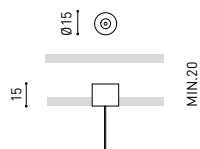

A338-00-27- | N | W | NO DIM

A338-00-28- | N | W | DIM

For power supply inside the track

WIRE TRIMLESS ACCESSORIES

FEED

MAINS TRIMLESS*
A023-00-01- | W | N | NO DIM

MAINS THICK TRIMLESS*
A023-00-02- | W | N | DIM