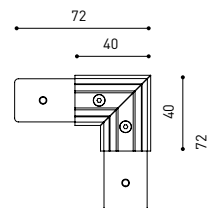

TRACK 48V SURFACE Corner 90° One Plane

T-Joint

X-Joint

Electrical connection not included | Straight joiner included

TRACK 48V SURFACE SHORT Corner 90° One Plane

T-Joint

X-Joint

Electrical connection not included | Straight joiner included