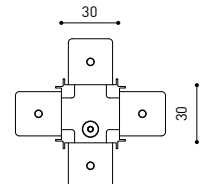

TRACK 48V SURFACE Corner 90° One Plane

T-Joint

X-Joint

Electrical connection not included | Straight joiner included

TRACK 48V SURFACE SHORT Corner 90° One Plane

T-Joint

X-Joint

Electrical connection not included | Straight joiner included