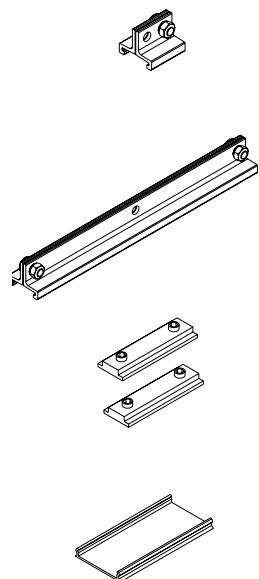

L-Joint Connector 48V
A338-00-12- | N | W |

T-Joint Connector 48V
A450-00-07- | N |

Wireless Control 48V
0434-01-31- | N | W | Casambi/AAG Stucchi App

Central Connector 48V
A338-00-02- | N | W |

Corner 90° Connector One Plane 48V
A338-00-24- | N | W |

*Not suitable for trimless version

X-Joint Connector 48V
A450-00-08- | N |

Cover Gap 1m 48V
A338-00-30- | N | W |

TRIMLESS 48V

Trimless T-Bracket 48V
A338-00-03

Trimless Long T-Bracket 48V
A338-00-04

Trimless Straight Joiner 48V (2 Units)
A338-00-05- | N | WT |

Trimless Plaster Installation Guard 1m 48V
A338-00-21

Trimless Clamp for M6 ROD 48V
A338-00-09

*See accessories quantities

Trimless Track Clamp 48V
A338-00-10

*See accessories quantities

Trimless Suspension Kit 48V
A338-00-08