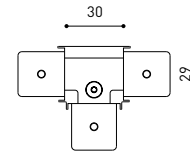

TRACK 48V TRIMLESS

TRACK 48V TRIMLESS 1m	A338-01-00- | N | WT |
TRACK 48V TRIMLESS 2m	A338-02-00- | N | WT |
TRACK 48V TRIMLESS 3m	A338-03-00- | N | WT |
TRACK 48V TRIMLESS Corner 90° One Plane	A338-06-00- | N | WT |
TRACK 48V TRIMLESS Corner 90° Two Planes	A338-07-00- | N | WT |

PLASTERBOARD CEILING, MANDATORY THICKNESS 12,5mm.
RECOMMENDED FOR INSTALLATIONS WHERE THE PROFILE CAN BE
INSTALLED BEFORE THE FALSE PLASTERBOARD CEILING.

TRIMLESS INSTALLATION GUIDE
<https://youtu.be/tgGsQdaYe-w>

TRACK 48V SURFACE

TRACK 48V SURFACE 1m	A338-11-00- | NT | WT |
TRACK 48V SURFACE 2m	A338-12-00- | NT | WT |
TRACK 48V SURFACE 3m	A338-13-00- | NT | WT |
TRACK 48V SURFACE Corner 90° One Plane	A338-14-00- | NT | WT |
TRACK 48V SURFACE T-Joint	A338-15-00- | NT |
TRACK 48V SURFACE X-Joint	A338-16-00- | NT |

TRACK 48V SURFACE SHORT

TRACK 48V SURFACE SHORT 1m	A338-21-00- | NT | WT |
TRACK 48V SURFACE SHORT 2m	A338-22-00- | NT | WT |
TRACK 48V SURFACE SHORT 3m	A338-23-00- | NT | WT |
TRACK 48V SURFACE SHORT Corner 90° One Plane	A338-24-00- | NT | WT |
TRACK 48V SURFACE SHORT T-Joint	A338-25-00- | NT |
TRACK 48V SURFACE SHORT X-Joint	A338-26-00- | NT |

COLOUR | N ■ RAL 9005 | NT ■ RAL 9005 | WT □ RAL 9016 |

TRACK 48V TRIMLESS Corner 90° One Plane

*Electrical connection not included

TRACK 48V TRIMLESS Corner 90° Two Planes

*Electrical connection not included

TRACK 48V SURFACE Corner 90° One Plane

T-Joint

X-Joint

Electrical connection not included | Straight joiner included

TRACK 48V SURFACE SHORT Corner 90° One Plane

T-Joint

X-Joint

Electrical connection not included | Straight joiner included