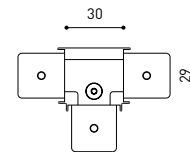

TRACK 48V SURFACE Corner 90° One Plane

T-Joint

X-Joint

Electrical connection not included | Straight joiner included

TRACK 48V SURFACE SHORT Corner 90° One Plane

T-Joint

X-Joint

Electrical connection not included | Straight joiner included