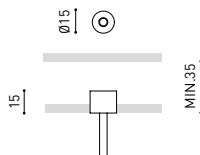

A338-00-27- | N | W | NO DIM

A338-00-28- | N | W | DIM

For power supply inside the track

WIRE TRIMLESS ACCESSORIES

FEED

MAINS TRIMLESS*

A023-00-01- | W | N | NO DIM

MAINS THICK TRIMLESS*