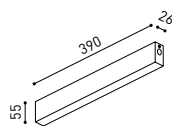

End 48V
A338-00-06- | NT | WT |

End feed 48V
A338-00-07- | NT | WT |

SURFACE & SUSPENSION SHORT 48V

Short End 48V
A338-00-18- | NT | WT |

Short End feed 48V
A338-00-19- | NT | WT |

SURFACE & SURFACE SHORT 48V