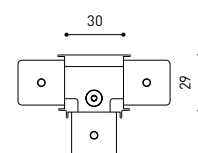

TRACK 48V SURFACE Corner 90° One Plane

T-Joint

X-Joint

Electrical connection not included | Straight joiner included

TRACK 48V SURFACE SHORT Corner 90° One Plane

T-Joint

X-Joint

Electrical connection not included | Straight joiner included