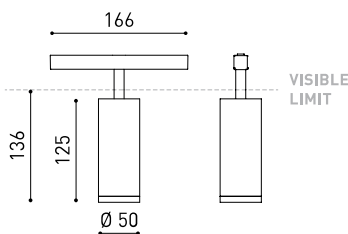

DIMENSIONS

ACCESSORIES

ANTI-GLARE HONEYCOMB
LOUVER

TRACK 48V OPTIONS

Name	FIT 50 48V SPOT 2700K G
Reference	A3460110G
Color	Gold
RAL	Paint of metallic nanoparticles
Category	TRACKLIGHTS

LIGHT SOURCE

Type	LED
Gross luminous flux	1090 lm
Colour temperature	2700 K
Chromatic stability	MacAdam Step 2
Colour Rendering Index	CRI > 90
Power	12 W
Current	1050 mA
Efficacy	87 lm/W
LED lifespan	L90B10 > 108.000h

LIGHTING FIXTURE | PHOTOMETRIC DATA

Lighting efficiency	84%
Light beam angle	14°

LIGHTING FIXTURE | ELECTRICAL DATA

Driver	Included
Power values of the system	12,63 W
Dimming	No Dim
Electrical insulation class	II

OTHER DATA

Sealing	IP20
Wireless control	Please Consult
Swivel angle	90°
Rotation angle	360°
Track type	Track 48V
Weight	350 g
Packaged weight	455 g
Packaging dimensions	218 x 195 x 62 mm
Units per package	1
Materials	Aluminium / Polycarbonate