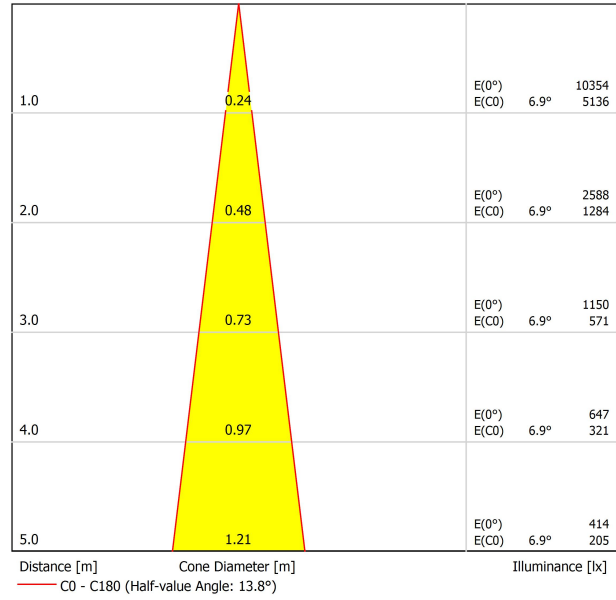

CONICAL DIAGRAM