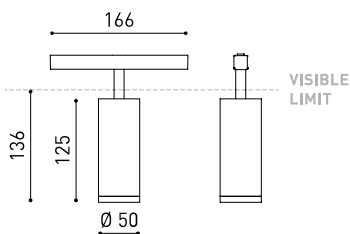

DIMENSIONS

ACCESSORIES

PRODUCT

Name	FIT 50 48V SPOT 3000K NTW
Reference	A3460111NTW
Color	Textured black - White track
RAL	9005
Category	TRACKLIGHTS

LIGHT SOURCE

Type	LED
Gross luminous flux	1180 lm
Colour temperature	3000 K
Chromatic stability	MacAdam Step 2
Colour Rendering Index	CRI > 90
Power	12 W
Current	1050 mA
Efficacy	93 lm/W
LED lifespan	L90B10 > 108.000h

LIGHTING FIXTURE | PHOTOMETRIC DATA

Lighting efficiency	84%
Light beam angle	14°

LIGHTING FIXTURE | ELECTRICAL DATA

Driver	Included
Power values of the system	12,63 W
Dimming	No Dim
Electrical insulation class	II

OTHER DATA

Sealing	IP20
Wireless control	Please Consult
Swivel angle	90°
Rotation angle	360°
Track type	Track 48V
Weight	350 g
Packaged weight	455 g
Packaging dimensions	218 x 195 x 62 mm
Units per package	1
Materials	Aluminium / Polycarbonate

Fit 48V, is a spotlight for low voltage tracklight applications which is available in five sizes (Ø50, Ø35, Ø35 double, Ø20 and Ø20 double). Cylindrical geometry and essential forms, it stands out for its minimalistic looking and its functionality as it can be orientated in any direction. The black perimeter around its mouth and its honeycomb accessory, highlights its anti-glare vocation.