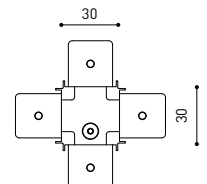

OTHER DATA

Sealing	IP20
Wireless control	Please Consult
Swivel angle	90°
Rotation angle	360°
Track type	Track 48V
Weight	350 g
Packaged weight	455 g
Packaging dimensions	218 x 195 x 62 mm
Units per package	1
Materials	Aluminium / Polycarbonate

TRACK 48V SURFACE Corner 90° One Plane

T-Joint

X-Joint

Electrical connection not included | Straight joiner included

TRACK 48V SURFACE SHORT Corner 90° One Plane

T-Joint

X-Joint

Electrical connection not included | Straight joiner included