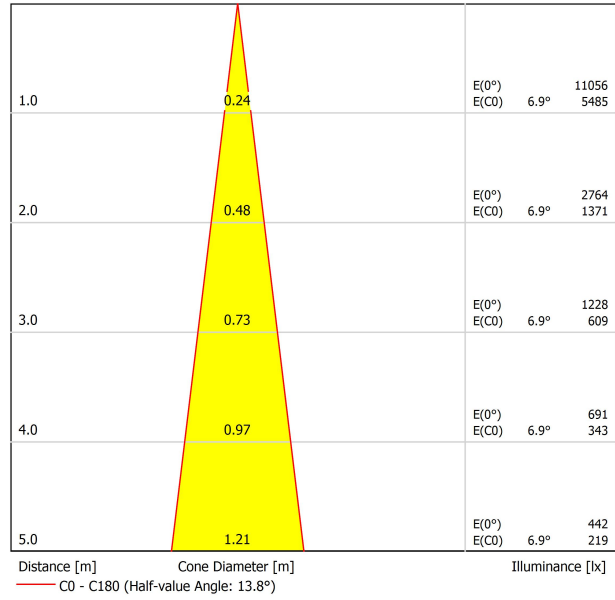

CONICAL DIAGRAM