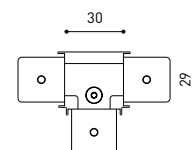

TRACK 48V SURFACE Corner 90° One Plane

T-Joint

X-Joint

Electrical connection not included | Straight joiner included

TRACK 48V SURFACE SHORT Corner 90° One Plane

T-Joint

X-Joint

Electrical connection not included | Straight joiner included

CONSTANT VOLTAGE
LED POWER SUPPLY

	P	V	D (A x B x C)
0434-01-61* N W	100W	48V	298 x 19 x 16mm
0434-01-69* N W	250W	48V	268 x 22 x 44mm
0434-01-62	150W	48V	350 x 30 x 18mm
0434-01-80	250W	48V	400 x 40 x 22mm