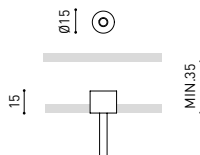

WIRE TRIMLESS ACCESSORIES

FEED
MAINS TRIMLESS*
A023-00-01- | W | N | NO DIM

MAINS THICK TRIMLESS*
A023-00-02- | W | N | DIM