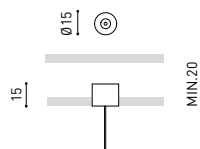

FEED
MAINS TRIMLESS*
A023-00-01- | W | N | NO DIM

MAINS THICK TRIMLESS*
A023-00-02- | W | N | DIM

FASTENING
STEEL CABLE TRIMLESS*
A023-00-05- | W | N |

* AS MANY PIECES AS NEEDED ACCORDING TO YOUR PRODUCT