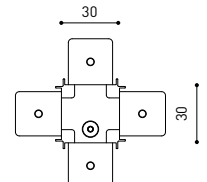

TRACK 48V SURFACE Corner 90° One Plane

T-Joint

X-Joint

Electrical connection not included | Straight joiner included

TRACK 48V SURFACE SHORT Corner 90° One Plane

T-Joint

X-Joint

Electrical connection not included | Straight joiner included