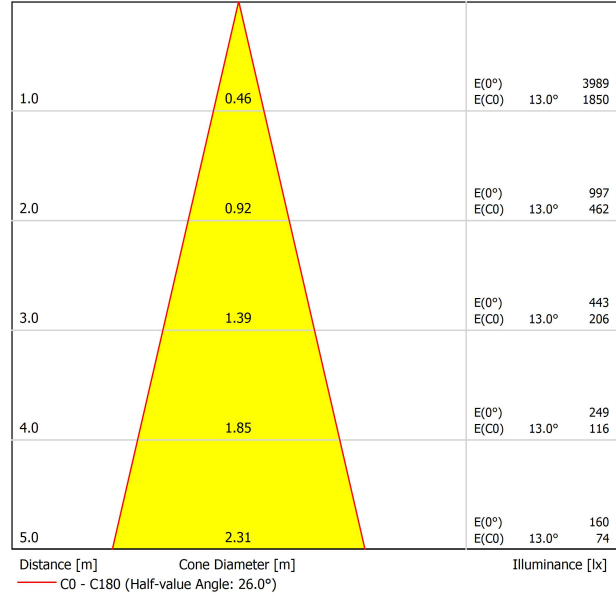

CONICAL DIAGRAM