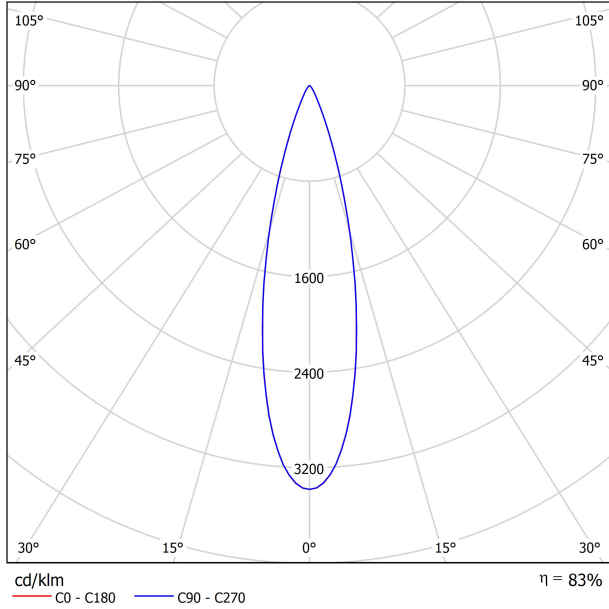

POLAR DIAGRAM