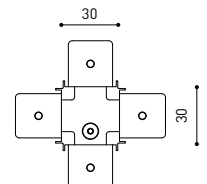

TRACK 48V SURFACE Corner 90° One Plane

T-Joint

X-Joint

Electrical connection not included | Straight joiner included

TRACK 48V SURFACE SHORT Corner 90° One Plane

T-Joint

X-Joint

Electrical connection not included | Straight joiner included