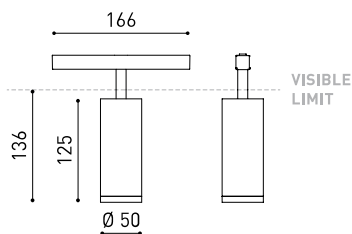

DIMENSIONS

ACCESSORIES

PRODUCT

Name	FIT 50 48V FLOOD 2700K WTW
Reference	A3460130WTW
Color	Textured white - White track
RAL	9016
Category	TRACKLIGHTS

LIGHT SOURCE

Type	LED
Gross luminous flux	1090 lm
Colour temperature	2700 K
Chromatic stability	MacAdam Step 2
Colour Rendering Index	CRI > 90
Power	12 W
Current	1050 mA
Efficacy	87 lm/W
LED lifespan	L90B10 > 108.000h

LIGHTING FIXTURE | PHOTOMETRIC DATA

Lighting efficiency	79%
Light beam angle	50°

LIGHTING FIXTURE | ELECTRICAL DATA

Driver	Included
Power values of the system	12,63 W
Dimming	No Dim
Electrical insulation class	II

OTHER DATA

Sealing	IP20
Wireless control	Please Consult
Swivel angle	90°
Rotation angle	360°
Track type	Track 48V
Weight	350 g
Packaged weight	455 g
Packaging dimensions	218 x 195 x 62 mm
Units per package	1
Materials	Aluminium / Polycarbonate

Fit 48V, is a spotlight for low voltage tracklight applications which is available in five sizes (Ø50, Ø35, Ø35 double, Ø20 and Ø20 double). Cylindrical geometry and essential forms, it stands out for its minimalistic looking and its functionality as it can be orientated in any direction. The black perimeter around its mouth and its honeycomb accessory, highlights its anti-glare vocation.