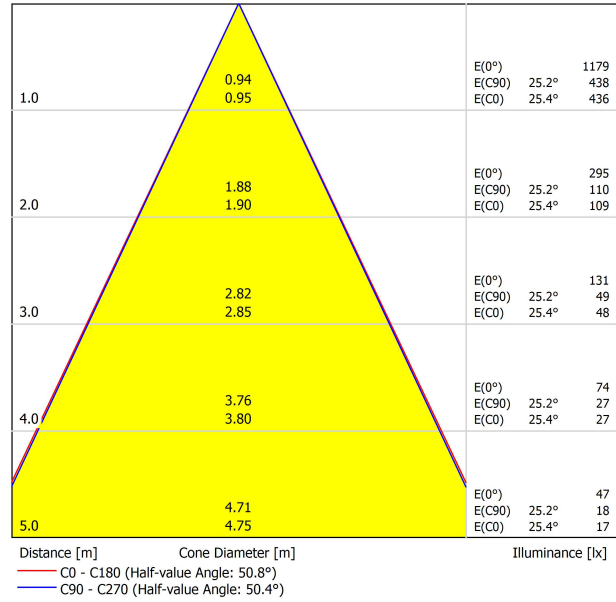

CONICAL DIAGRAM