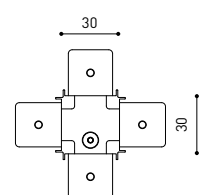

TRACK 48V SURFACE Corner 90° One Plane

T-Joint

X-Joint

Electrical connection not included | Straight joiner included

TRACK 48V SURFACE SHORT Corner 90° One Plane

T-Joint

X-Joint

Electrical connection not included | Straight joiner included