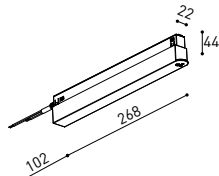

LED POWER SUPPLY
0434-01-69 **