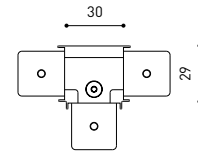

TRACK 48V SURFACE Corner 90° One Plane

T-Joint

X-Joint

Electrical connection not included | Straight joiner included

TRACK 48V SURFACE SHORT Corner 90° One Plane

T-Joint

X-Joint

Electrical connection not included | Straight joiner included