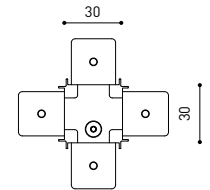

OTHER DATA

Sealing	IP20
Wireless control	Please Consult
Swivel angle	90°
Rotation angle	360°
Track type	Track 48V
Weight	350 g
Packaged weight	455 g
Packaging dimensions	218 x 195 x 62 mm
Units per package	1
Materials	Aluminium / Polycarbonate

TRACK 48V SURFACE Corner 90° One Plane

T-Joint

X-Joint

Electrical connection not included | Straight joiner included

TRACK 48V SURFACE SHORT Corner 90° One Plane

T-Joint

X-Joint

Electrical connection not included | Straight joiner included