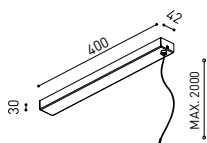

Wired Power Supply Case 48V
A338-00-25- | NT | WT | 150 W NO DIM
A338-00-26- | NT | WT | 150 W DIM

220 V ~ 240 V ~ INCL

Suspension Kit 48V (2 units)
A338-00-15- | NT | WT |