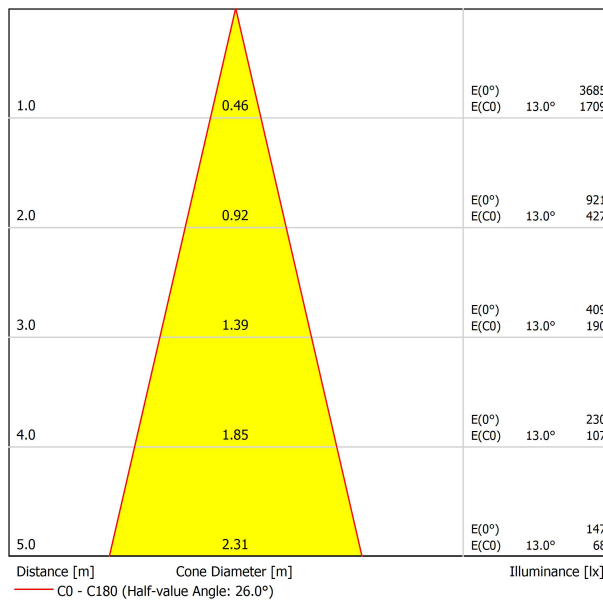

CONICAL DIAGRAM