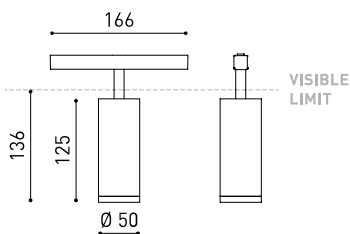

DIMENSIONS

ACCESSORIES

ANTI-GLARE HONEYCOMB
LOUVER

TRACK 48V OPTIONS

Name	FIT 50 48V MEDIUM DIM DALI 2700K WT
Reference	A3460220WT
Color	Textured white
RAL	9016
Category	TRACKLIGHTS

Type	LED
Gross luminous flux	1090 lm
Colour temperature	2700 K
Chromatic stability	MacAdam Step 2
Colour Rendering Index	CRI > 90
Power	12 W
Current	1050 mA
Efficacy	87 lm/W
LED lifespan	L90B10 > 108.000h

Lighting efficiency	83%
Light beam angle	26°

Driver	Included
Power values of the system	13,33 W
Dimming	DALI
Electrical insulation class	III

Sealing	IP20
Wireless control	Please Consult
Swivel angle	90°
Rotation angle	360°
Track type	Track 48V
Weight	350 g
Packaged weight	455 g
Packaging dimensions	218 x 195 x 62 mm
Units per package	1
Materials	Aluminium / Polycarbonate

PRODUCT

LIGHT SOURCE

LIGHTING FIXTURE | PHOTOMETRIC DATA

LIGHTING FIXTURE | ELECTRICAL DATA

OTHER DATA

Fit 48V, is a spotlight for low voltage tracklight applications which is available in five sizes (Ø50, Ø35, Ø35 double, Ø20 and Ø20 double). Cylindrical geometry and essential forms, it stands out for its minimalistic looking and its functionality as it can be orientated in any direction. The black perimeter around its mouth and its honeycomb accessory, highlights its anti-glare vocation.