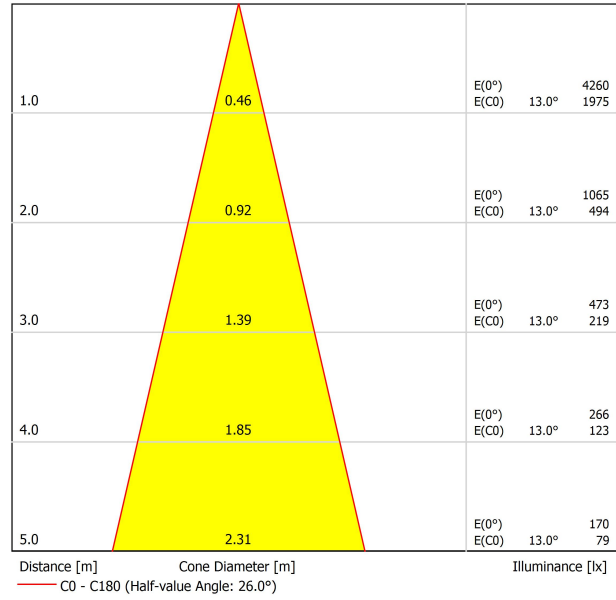

CONICAL DIAGRAM