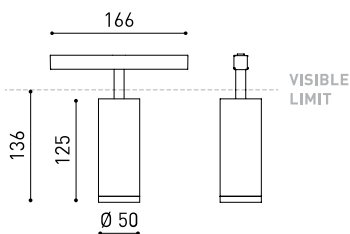

DIMENSIONS

ACCESSORIES

Name	FIT 50 48V MEDIUM DIM DALI 4000K G
Reference	A3460222G
Color	Gold
RAL	Paint of metallic nanoparticles
Category	TRACKLIGHTS

LIGHT SOURCE

Type	LED
Gross luminous flux	1260 lm
Colour temperature	4000 K
Chromatic stability	MacAdam Step 2
Colour Rendering Index	CRI > 90
Power	12 W
Current	1050 mA
Efficacy	103 lm/W
LED lifespan	L90B10 > 108.000h

LIGHTING FIXTURE | PHOTOMETRIC DATA

Lighting efficiency	83%
Light beam angle	26°

LIGHTING FIXTURE | ELECTRICAL DATA

Driver	Included
Power values of the system	13,33 W
Dimming	DALI
Electrical insulation class	II

OTHER DATA

Sealing	IP20
Wireless control	Please Consult
Swivel angle	90°
Rotation angle	360°
Track type	Track 48V
Weight	350 g
Packaged weight	455 g
Packaging dimensions	218 x 195 x 62 mm
Units per package	1
Materials	Aluminium / Polycarbonate

Fit 48V, is a spotlight for low voltage tracklight applications which is available in five sizes (Ø50, Ø35, Ø35 double, Ø20 and Ø20 double). Cylindrical geometry and essential forms, it stands out for its minimalistic looking and its functionality as it can be orientated in any direction. The black perimeter around its mouth and its honeycomb accessory, highlights its anti-glare vocation.