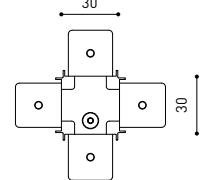

X-Joint

Electrical connection not included | Straight joiner included