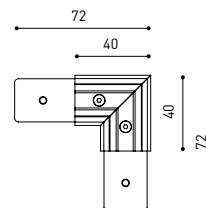

TRACK 48V SURFACE Corner 90° One Plane

T-Joint

X-Joint

Electrical connection not included | Straight joiner included

TRACK 48V SURFACE SHORT Corner 90° One Plane

T-Joint

X-Joint

Electrical connection not included | Straight joiner included