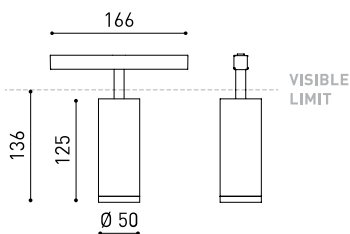

DIMENSIONS

ACCESSORIES

Name	FIT 50 48V FLOOD DIM DALI 4000K GW
Reference	A3460232GW
Color	Gold - White track
RAL	Paint of metallic nanoparticles
Category	TRACKLIGHTS

LIGHT SOURCE

Type	LED
Gross luminous flux	1260 lm
Colour temperature	4000 K
Chromatic stability	MacAdam Step 2
Colour Rendering Index	CRI > 90
Power	12 W
Current	1050 mA
Efficacy	103 lm/W
LED lifespan	L90B10 > 108.000h

LIGHTING FIXTURE | PHOTOMETRIC DATA

Lighting efficiency	79%
Light beam angle	50°

LIGHTING FIXTURE | ELECTRICAL DATA

Driver	Included
Power values of the system	13,33 W
Dimming	DALI
Electrical insulation class	II

OTHER DATA

Sealing	IP20
Wireless control	Please Consult
Swivel angle	90°
Rotation angle	360°
Track type	Track 48V
Weight	350 g
Packaged weight	455 g
Packaging dimensions	218 x 195 x 62 mm
Units per package	1
Materials	Aluminium / Polycarbonate

Fit 48V, is a spotlight for low voltage tracklight applications which is available in five sizes (Ø50, Ø35, Ø35 double, Ø20 and Ø20 double). Cylindrical geometry and essential forms, it stands out for its minimalistic looking and its functionality as it can be orientated in any direction. The black perimeter around its mouth and its honeycomb accessory, highlights its anti-glare vocation.