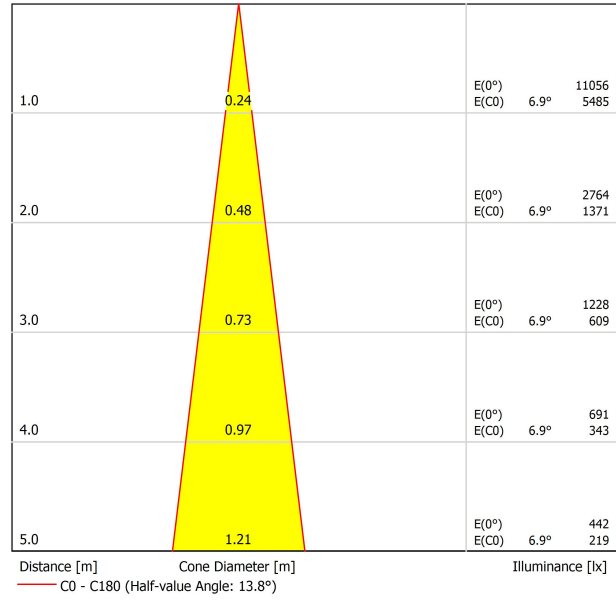

CONICAL DIAGRAM