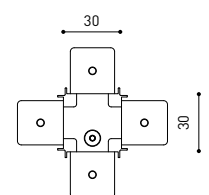

TRACK 48V SURFACE Corner 90° One Plane

T-Joint

X-Joint

Electrical connection not included | Straight joiner included

TRACK 48V SURFACE SHORT Corner 90° One Plane

T-Joint

X-Joint

Electrical connection not included | Straight joiner included