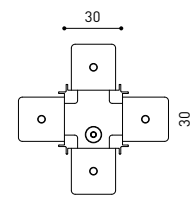

X-Joint

Electrical connection not included | Straight joiner included