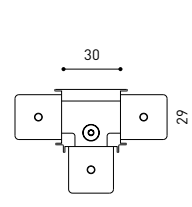

TRACK 48V TRIMLESS

TRACK 48V TRIMLESS 1m	A338-01-00- | N | WT |
TRACK 48V TRIMLESS 2m	A338-02-00- | N | WT |
TRACK 48V TRIMLESS 3m	A338-03-00- | N | WT |
TRACK 48V TRIMLESS Corner 90° One Plane	A338-06-00- | N | WT |
TRACK 48V TRIMLESS Corner 90° Two Planes	A338-07-00- | N | WT |

PLASTERBOARD CEILING, MANDATORY THICKNESS 12,5mm.
RECOMMENDED FOR INSTALLATIONS WHERE THE PROFILE CAN BE
INSTALLED BEFORE THE FALSE PLASTERBOARD CEILING.

TRIMLESS INSTALLATION GUIDE

<https://youtu.be/tgGsQdaYe-w>

TRACK 48V SURFACE

TRACK 48V SURFACE 1m	A338-11-00- | NT | WT |
TRACK 48V SURFACE 2m	A338-12-00- | NT | WT |
TRACK 48V SURFACE 3m	A338-13-00- | NT | WT |
TRACK 48V SURFACE Corner 90° One Plane	A338-14-00- | NT | WT |
TRACK 48V SURFACE T-Joint	A338-15-00- | NT |
TRACK 48V SURFACE X-Joint	A338-16-00- | NT |

TRACK 48V SURFACE SHORT

TRACK 48V SURFACE SHORT 1m	A338-21-00- | NT | WT |
TRACK 48V SURFACE SHORT 2m	A338-22-00- | NT | WT |
TRACK 48V SURFACE SHORT 3m	A338-23-00- | NT | WT |
TRACK 48V SURFACE SHORT Corner 90° One Plane	A338-24-00- | NT | WT |
TRACK 48V SURFACE SHORT T-Joint	A338-25-00- | NT |
TRACK 48V SURFACE SHORT X-Joint	A338-26-00- | NT |

COLOUR | N ■ RAL 9005 | NT ■ RAL 9005 | WT □ RAL 9016 |

TRACK 48V TRIMLESS Corner 90° One Plane

*Electrical connection not included

TRACK 48V TRIMLESS Corner 90° Two Planes

*Electrical connection not included

TRACK 48V SURFACE Corner 90° One Plane

T-Joint

X-Joint

Electrical connection not included | Straight joiner included

TRACK 48V SURFACE SHORT Corner 90° One Plane

T-Joint

X-Joint

Electrical connection not included | Straight joiner included