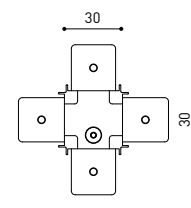

TRACK 48V SURFACE Corner 90° One Plane

T-Joint

X-Joint

Electrical connection not included | Straight joiner included

TRACK 48V SURFACE SHORT Corner 90° One Plane

T-Joint

X-Joint

Electrical connection not included | Straight joiner included