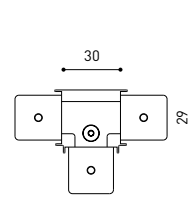

TRACK 48V SURFACE Corner 90° One Plane

T-Joint

X-Joint

Electrical connection not included | Straight joiner included

TRACK 48V SURFACE SHORT Corner 90° One Plane

T-Joint

X-Joint

Electrical connection not included | Straight joiner included

CONSTANT VOLTAGE LED POWER SUPPLY

	P	V	D (A x B x C)
0434-01-61* N W	100W	48V	298 x 19 x 16mm
0434-01-69* N W	250W	48V	268 x 22 x 44mm
0434-01-62	150W	48V	350 x 30 x 18mm
0434-01-80	250W	48V	400 x 40 x 22mm