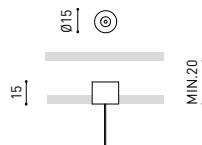

FASTENING
STEEL CABLE TRIMLESS*
A023-00-05- | W | N |