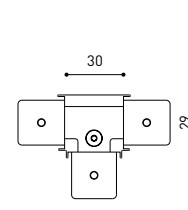

TRACK 48V SURFACE Corner 90° One Plane

T-Joint

X-Joint

Electrical connection not included | Straight joiner included

TRACK 48V SURFACE SHORT Corner 90° One Plane

T-Joint

X-Joint

Electrical connection not included | Straight joiner included

CONSTANT VOLTAGE LED POWER SUPPLY

	P	V	D (A x B x C)
0434-01-61* N W	100W	48V	298 x 19 x 16mm
0434-01-69* N W	250W	48V	268 x 22 x 44mm
0434-01-62	150W	48V	350 x 30 x 18mm
0434-01-80	250W	48V	400 x 40 x 22mm