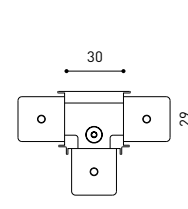

TRACK 48V TRIMLESS

TRACK 48V TRIMLESS 1m	A338-01-00- | N | WT |
TRACK 48V TRIMLESS 2m	A338-02-00- | N | WT |
TRACK 48V TRIMLESS 3m	A338-03-00- | N | WT |
TRACK 48V TRIMLESS Corner 90° One Plane	A338-06-00- | N | WT |
TRACK 48V TRIMLESS Corner 90° Two Planes	A338-07-00- | N | WT |

PLASTERBOARD CEILING, MANDATORY THICKNESS 12,5mm.
RECOMMENDED FOR INSTALLATIONS WHERE THE PROFILE CAN BE
INSTALLED BEFORE THE FALSE PLASTERBOARD CEILING.

TRIMLESS INSTALLATION GUIDE
<https://youtu.be/tgGsQdaYe-w>

TRACK 48V SURFACE

TRACK 48V SURFACE 1m	A338-11-00- | NT | WT |
TRACK 48V SURFACE 2m	A338-12-00- | NT | WT |
TRACK 48V SURFACE 3m	A338-13-00- | NT | WT |
TRACK 48V SURFACE Corner 90° One Plane	A338-14-00- | NT | WT |
TRACK 48V SURFACE T-Joint	A338-15-00- | NT |
TRACK 48V SURFACE X-Joint	A338-16-00- | NT |

TRACK 48V SURFACE SHORT

TRACK 48V SURFACE SHORT 1m	A338-21-00- | NT | WT |
TRACK 48V SURFACE SHORT 2m	A338-22-00- | NT | WT |
TRACK 48V SURFACE SHORT 3m	A338-23-00- | NT | WT |
TRACK 48V SURFACE SHORT Corner 90° One Plane	A338-24-00- | NT | WT |
TRACK 48V SURFACE SHORT T-Joint	A338-25-00- | NT |
TRACK 48V SURFACE SHORT X-Joint	A338-26-00- | NT |

COLOUR | N ■ RAL 9005 | NT ■ RAL 9005 | WT □ RAL 9016 |

TRACK 48V TRIMLESS Corner 90° One Plane

*Electrical connection not included

TRACK 48V TRIMLESS Corner 90° Two Planes

*Electrical connection not included

TRACK 48V SURFACE Corner 90° One Plane

T-Joint

X-Joint

Electrical connection not included | Straight joiner included

TRACK 48V SURFACE SHORT Corner 90° One Plane

T-Joint

X-Joint

Electrical connection not included | Straight joiner included