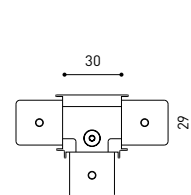

TRACK 48V SURFACE Corner 90° One Plane

T-Joint

X-Joint

Electrical connection not included | Straight joiner included

TRACK 48V SURFACE SHORT Corner 90° One Plane

T-Joint

X-Joint

Electrical connection not included | Straight joiner included

CONSTANT VOLTAGE LED POWER SUPPLY

	P	V	D (A x B x C)
0434-01-61* N W	100W	48V	298 x 19 x 16mm
0434-01-69* N W	250W	48V	268 x 22 x 44mm
0434-01-62	150W	48V	350 x 30 x 18mm
0434-01-80	250W	48V	400 x 40 x 22mm