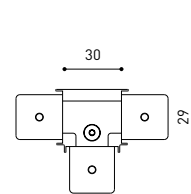

TRACK 48V TRIMLESS

TRACK 48V TRIMLESS 1m	A338-01-00- | N | WT |
TRACK 48V TRIMLESS 2m	A338-02-00- | N | WT |
TRACK 48V TRIMLESS 3m	A338-03-00- | N | WT |
TRACK 48V TRIMLESS Corner 90° One Plane	A338-06-00- | N | WT |
TRACK 48V TRIMLESS Corner 90° Two Planes	A338-07-00- | N | WT |

PLASTERBOARD CEILING, MANDATORY THICKNESS 12,5mm.
RECOMMENDED FOR INSTALLATIONS WHERE THE PROFILE CAN BE
INSTALLED BEFORE THE FALSE PLASTERBOARD CEILING.

TRIMLESS INSTALLATION GUIDE
<https://youtu.be/tgGsQdaYe-w>

TRACK 48V SURFACE

TRACK 48V SURFACE 1m	A338-11-00- | NT | WT |
TRACK 48V SURFACE 2m	A338-12-00- | NT | WT |
TRACK 48V SURFACE 3m	A338-13-00- | NT | WT |
TRACK 48V SURFACE Corner 90° One Plane	A338-14-00- | NT | WT |
TRACK 48V SURFACE T-Joint	A338-15-00- | NT |
TRACK 48V SURFACE X-Joint	A338-16-00- | NT |

TRACK 48V SURFACE SHORT

TRACK 48V SURFACE SHORT 1m	A338-21-00- | NT | WT |
TRACK 48V SURFACE SHORT 2m	A338-22-00- | NT | WT |
TRACK 48V SURFACE SHORT 3m	A338-23-00- | NT | WT |
TRACK 48V SURFACE SHORT Corner 90° One Plane	A338-24-00- | NT | WT |
TRACK 48V SURFACE SHORT T-Joint	A338-25-00- | NT |
TRACK 48V SURFACE SHORT X-Joint	A338-26-00- | NT |

COLOUR | N ■ RAL 9005 | NT ■ RAL 9005 | WT □ RAL 9016 |

TRACK 48V TRIMLESS Corner 90° One Plane

*Electrical connection not included

TRACK 48V TRIMLESS Corner 90° Two Planes

*Electrical connection not included

TRACK 48V SURFACE Corner 90° One Plane

T-Joint

X-Joint

Electrical connection not included | Straight joiner included

TRACK 48V SURFACE SHORT Corner 90° One Plane

T-Joint

X-Joint

Electrical connection not included | Straight joiner included