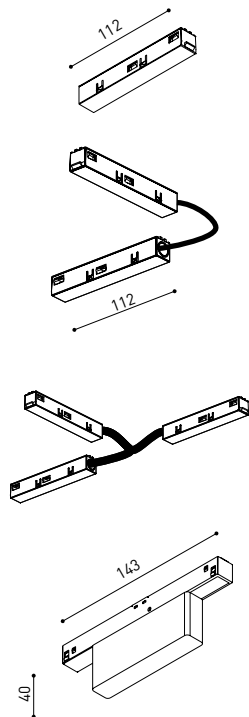

CONSTANT VOLTAGE LED POWER SUPPLY

	P	V	D (A x B x C)
0434-01-61* N W	100W	48V	298 x 19 x 16mm
0434-01-69* N W	250W	48V	268 x 22 x 44mm
0434-01-62	150W	48V	350 x 30 x 18mm
0434-01-80	250W	48V	400 x 40 x 22mm

**Not recommended for Track 48V Surface Short

COMPATIBILITY ACCORDING TO TYPE OF TRACK

TRACK 48V & TRACK 48V SURFACE SHORT

COLOUR | N ■ RAL 9005 |

ALL 48V TRACK

Live-End Connector 48V
A338-00-01- | N | W |

L-Joint Connector 48V
A338-00-12- | N | W |

T-Joint Connector 48V
A450-00-07- | N |

Wireless Control 48V
0434-01-31- | N | W | Casambi/AAG Stucchi App

Central Connector 48V
A338-00-02- | N | W |

Corner 90° Connector One Plane 48V
A338-00-24- | N | W |

*Not suitable for trimless version

X-Joint Connector 48V
A450-00-08- | N |

Cover Gap 1m 48V
A338-00-30- | N | W |

TRIMLESS 48V

Trimless T-Bracket 48V
A338-00-03

Trimless Long T-Bracket 48V
A338-00-04

Trimless Straight Joiner 48V (2 Units)
A338-00-05- | N | WT |