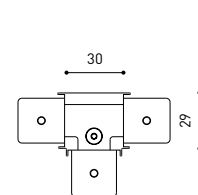

TRACK 48V SURFACE Corner 90° One Plane

T-Joint

X-Joint

Electrical connection not included | Straight joiner included

TRACK 48V SURFACE SHORT Corner 90° One Plane

T-Joint

X-Joint

Electrical connection not included | Straight joiner included

CONSTANT VOLTAGE LED POWER SUPPLY

	P	V	D (A x B x C)
0434-01-61* N W	100W	48V	298 x 19 x 16mm
0434-01-69* N W	250W	48V	268 x 22 x 44mm
0434-01-62	150W	48V	350 x 30 x 18mm
0434-01-80	250W	48V	400 x 40 x 22mm