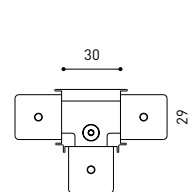

TRACK 48V TRIMLESS

TRACK 48V TRIMLESS 1m	A338-01-00- | N | WT |
TRACK 48V TRIMLESS 2m	A338-02-00- | N | WT |
TRACK 48V TRIMLESS 3m	A338-03-00- | N | WT |
TRACK 48V TRIMLESS Corner 90° One Plane	A338-06-00- | N | WT |
TRACK 48V TRIMLESS Corner 90° Two Planes	A338-07-00- | N | WT |

PLASTERBOARD CEILING, MANDATORY THICKNESS 12,5mm.
RECOMMENDED FOR INSTALLATIONS WHERE THE PROFILE CAN BE
INSTALLED BEFORE THE FALSE PLASTERBOARD CEILING.

TRIMLESS INSTALLATION GUIDE

<https://youtu.be/tgGsQdaYe-w>

TRACK 48V SURFACE

TRACK 48V SURFACE 1m	A338-11-00- | NT | WT |
TRACK 48V SURFACE 2m	A338-12-00- | NT | WT |
TRACK 48V SURFACE 3m	A338-13-00- | NT | WT |
TRACK 48V SURFACE Corner 90° One Plane	A338-14-00- | NT | WT |
TRACK 48V SURFACE T-Joint	A338-15-00- | NT |
TRACK 48V SURFACE X-Joint	A338-16-00- | NT |

TRACK 48V SURFACE SHORT

TRACK 48V SURFACE SHORT 1m	A338-21-00- | NT | WT |
TRACK 48V SURFACE SHORT 2m	A338-22-00- | NT | WT |
TRACK 48V SURFACE SHORT 3m	A338-23-00- | NT | WT |
TRACK 48V SURFACE SHORT Corner 90° One Plane	A338-24-00- | NT | WT |
TRACK 48V SURFACE SHORT T-Joint	A338-25-00- | NT |
TRACK 48V SURFACE SHORT X-Joint	A338-26-00- | NT |

COLOUR | N ■ RAL 9005 | NT ■ RAL 9005 | WT □ RAL 9016 |

TRACK 48V TRIMLESS Corner 90° One Plane

*Electrical connection not included

TRACK 48V TRIMLESS Corner 90° Two Planes

*Electrical connection not included

TRACK 48V SURFACE Corner 90° One Plane

T-Joint

X-Joint

Electrical connection not included | Straight joiner included

TRACK 48V SURFACE SHORT Corner 90° One Plane

T-Joint

X-Joint

Electrical connection not included | Straight joiner included