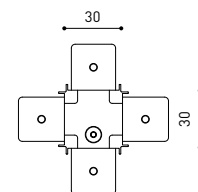

X-Joint

Electrical connection not included | Straight joiner included