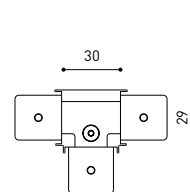

TRACK 48V SURFACE Corner 90° One Plane

T-Joint

X-Joint

Electrical connection not included | Straight joiner included

TRACK 48V SURFACE SHORT Corner 90° One Plane

T-Joint

X-Joint

Electrical connection not included | Straight joiner included

CONSTANT VOLTAGE LED POWER SUPPLY

	P	V	D (A x B x C)
0434-01-61* N W	100W	48V	298 x 19 x 16mm
0434-01-69* N W	250W	48V	268 x 22 x 44mm
0434-01-62	150W	48V	350 x 30 x 18mm
0434-01-80	250W	48V	400 x 40 x 22mm