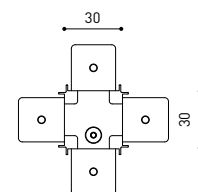

TRACK 48V SURFACE Corner 90° One Plane

T-Joint

X-Joint

Electrical connection not included | Straight joiner included

TRACK 48V SURFACE SHORT Corner 90° One Plane

T-Joint

X-Joint

Electrical connection not included | Straight joiner included