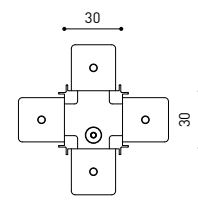

TRACK 48V SURFACE Corner 90° One Plane

T-Joint

X-Joint

Electrical connection not included | Straight joiner included

TRACK 48V SURFACE SHORT Corner 90° One Plane

T-Joint

X-Joint

Electrical connection not included | Straight joiner included