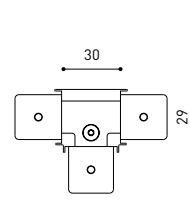

TRACK 48V TRIMLESS

TRACK 48V TRIMLESS 1m	A338-01-00- | N | WT |
TRACK 48V TRIMLESS 2m	A338-02-00- | N | WT |
TRACK 48V TRIMLESS 3m	A338-03-00- | N | WT |
TRACK 48V TRIMLESS Corner 90° One Plane	A338-06-00- | N | WT |
TRACK 48V TRIMLESS Corner 90° Two Planes	A338-07-00- | N | WT |

PLASTERBOARD CEILING, MANDATORY THICKNESS 12,5mm.
RECOMMENDED FOR INSTALLATIONS WHERE THE PROFILE CAN BE
INSTALLED BEFORE THE FALSE PLASTERBOARD CEILING.

TRIMLESS INSTALLATION GUIDE

<https://youtu.be/tgGsQdaYe-w>

TRACK 48V SURFACE

TRACK 48V SURFACE 1m	A338-11-00- | NT | WT |
TRACK 48V SURFACE 2m	A338-12-00- | NT | WT |
TRACK 48V SURFACE 3m	A338-13-00- | NT | WT |
TRACK 48V SURFACE Corner 90° One Plane	A338-14-00- | NT | WT |
TRACK 48V SURFACE T-Joint	A338-15-00- | NT |
TRACK 48V SURFACE X-Joint	A338-16-00- | NT |

TRACK 48V SURFACE SHORT

TRACK 48V SURFACE SHORT 1m	A338-21-00- | NT | WT |
TRACK 48V SURFACE SHORT 2m	A338-22-00- | NT | WT |
TRACK 48V SURFACE SHORT 3m	A338-23-00- | NT | WT |
TRACK 48V SURFACE SHORT Corner 90° One Plane	A338-24-00- | NT | WT |
TRACK 48V SURFACE SHORT T-Joint	A338-25-00- | NT |
TRACK 48V SURFACE SHORT X-Joint	A338-26-00- | NT |

COLOUR | N ■ RAL 9005 | NT ■ RAL 9005 | WT □ RAL 9016 |

TRACK 48V TRIMLESS Corner 90° One Plane

*Electrical connection not included

TRACK 48V TRIMLESS Corner 90° Two Planes

*Electrical connection not included

TRACK 48V SURFACE Corner 90° One Plane

T-Joint

X-Joint

Electrical connection not included | Straight joiner included

TRACK 48V SURFACE SHORT Corner 90° One Plane

T-Joint

X-Joint

Electrical connection not included | Straight joiner included