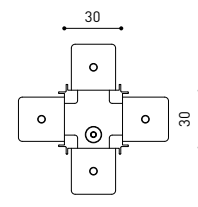

X-Joint

Electrical connection not included | Straight joiner included