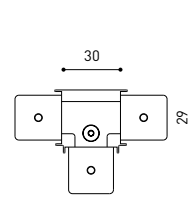

TRACK 48V SURFACE Corner 90° One Plane

T-Joint

X-Joint

Electrical connection not included | Straight joiner included

TRACK 48V SURFACE SHORT Corner 90° One Plane

T-Joint

X-Joint

Electrical connection not included | Straight joiner included