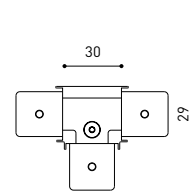

TRACK 48V TRIMLESS

TRACK 48V TRIMLESS 1m	A338-01-00- | N | WT |
TRACK 48V TRIMLESS 2m	A338-02-00- | N | WT |
TRACK 48V TRIMLESS 3m	A338-03-00- | N | WT |
TRACK 48V TRIMLESS Corner 90° One Plane	A338-06-00- | N | WT |
TRACK 48V TRIMLESS Corner 90° Two Planes	A338-07-00- | N | WT |

PLASTERBOARD CEILING, MANDATORY THICKNESS 12,5mm.
RECOMMENDED FOR INSTALLATIONS WHERE THE PROFILE CAN BE
INSTALLED BEFORE THE FALSE PLASTERBOARD CEILING.

TRIMLESS INSTALLATION GUIDE
<https://youtu.be/tgGsQdaYe-w>

TRACK 48V SURFACE

TRACK 48V SURFACE 1m	A338-11-00- | NT | WT |
TRACK 48V SURFACE 2m	A338-12-00- | NT | WT |
TRACK 48V SURFACE 3m	A338-13-00- | NT | WT |
TRACK 48V SURFACE Corner 90° One Plane	A338-14-00- | NT | WT |
TRACK 48V SURFACE T-Joint	A338-15-00- | NT |
TRACK 48V SURFACE X-Joint	A338-16-00- | NT |

TRACK 48V SURFACE SHORT

TRACK 48V SURFACE SHORT 1m	A338-21-00- | NT | WT |
TRACK 48V SURFACE SHORT 2m	A338-22-00- | NT | WT |
TRACK 48V SURFACE SHORT 3m	A338-23-00- | NT | WT |
TRACK 48V SURFACE SHORT Corner 90° One Plane	A338-24-00- | NT | WT |
TRACK 48V SURFACE SHORT T-Joint	A338-25-00- | NT |
TRACK 48V SURFACE SHORT X-Joint	A338-26-00- | NT |

COLOUR | N ■ RAL 9005 | NT ■ RAL 9005 | WT □ RAL 9016 |

TRACK 48V TRIMLESS Corner 90° One Plane

*Electrical connection not included

TRACK 48V TRIMLESS Corner 90° Two Planes

*Electrical connection not included

TRACK 48V SURFACE Corner 90° One Plane

T-Joint

X-Joint

Electrical connection not included | Straight joiner included

TRACK 48V SURFACE SHORT Corner 90° One Plane

T-Joint

X-Joint

Electrical connection not included | Straight joiner included