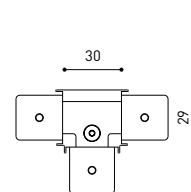

TRACK 48V SURFACE Corner 90° One Plane

T-Joint

X-Joint

Electrical connection not included | Straight joiner included

TRACK 48V SURFACE SHORT Corner 90° One Plane

T-Joint

X-Joint

Electrical connection not included | Straight joiner included

CONSTANT VOLTAGE LED POWER SUPPLY

	P	V	D (A x B x C)
0434-01-61* N W	100W	48V	298 x 19 x 16mm
0434-01-69* N W	250W	48V	268 x 22 x 44mm
0434-01-62	150W	48V	350 x 30 x 18mm
0434-01-80	250W	48V	400 x 40 x 22mm