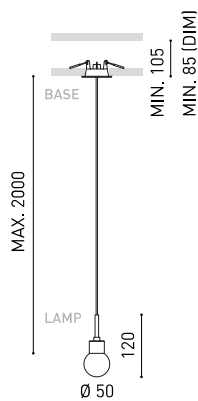

## DIMENSIONS

## LIGHT SOURCE

|                        |                                  |
|------------------------|----------------------------------|
| Type                   | LED                              |
| Gross luminous flux    | 475 lm                           |
| Colour temperature     | 2700 K - Other K, please consult |
| Chromatic stability    | MacAdam Step 2                   |
| Colour Rendering Index | CRI>90                           |
| Power                  | 4,5 W                            |
| Current                | 500 mA                           |
| Efficacy               | 106 lm/W                         |
| LED lifespan           | L90B10 >55.000h                  |

## OTHER DATA

|                           |                           |
|---------------------------|---------------------------|
| Sealing                   | IP20                      |
| Wireless control          | Please Consult            |
| Recess measurements       | Ø50 mm                    |
| Cord length               | Max. 2 m                  |
| Fast adjustment tensiorer | No                        |
| Weight                    | 435 g                     |
| Packaged weight           | 555 g                     |
| Packaging dimensions      | 210 x 178 x 87 mm         |
| Units per package         | 1                         |
| Materials                 | Aluminium / Optical Glass |

## PRODUCT

|           |                            |
|-----------|----------------------------|
| Model     | Trimless Tool D20 X D52 MM |
| Reference | A478-00-01                 |
| Category  | Accessories                |