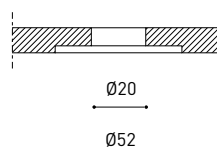

## DIMENSIONS

## OTHER DATA

|                           |                           |
|---------------------------|---------------------------|
| Sealing                   | IP20                      |
| Wireless control          | Please Consult            |
| Recess measurements       | Ø50 mm                    |
| Cord length               | Max. 2 m                  |
| Fast adjustment tensiorer | No                        |
| Weight                    | 435 g                     |
| Packaged weight           | 555 g                     |
| Packaging dimensions      | 210 x 178 x 87 mm         |
| Units per package         | 1                         |
| Materials                 | Aluminium / Optical Glass |

## PRODUCT

|           |                            |
|-----------|----------------------------|
| Model     | Trimless Tool D20 X D52 MM |
| Reference | A478-00-01                 |
| Category  | Accessories                |