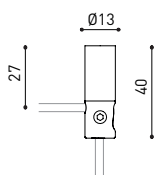

## OTHER DATA

|                           |                           |
|---------------------------|---------------------------|
| Sealing                   | IP20                      |
| Wireless control          | Please Consult            |
| Recess measurements       | Ø50 mm                    |
| Cord length               | Max. 2 m                  |
| Fast adjustment tensiorer | No                        |
| Weight                    | 435 g                     |
| Packaged weight           | 555 g                     |
| Packaging dimensions      | 210 x 178 x 87 mm         |
| Units per package         | 1                         |
| Materials                 | Aluminium / Optical Glass |

POLAR DIAGRAM

CONICAL DIAGRAM

|           | PRODUCT        |
|-----------|----------------|
| Model     | Cord Accessory |
| Reference | 02230000N      |
| Colour    | N ■ RAL9005    |
| Category  | Accessories    |

## DIMENSIONAL DRAWING

| PRODUCT   |   |
|-----------|---|
| Model     | Coaxial Trimless  |
| Reference | A023-00-03-   W   N   |
| Colour    | W <input type="checkbox"/> RAL 9016   N <input type="checkbox"/> RAL 9005 |
| Category  | Accessories   |

## PRODUCT

|           |                            |
|-----------|----------------------------|
| Model     | Trimless Tool D20 X D52 MM |
| Reference | A478-00-01                 |
| Category  | Accessories                |