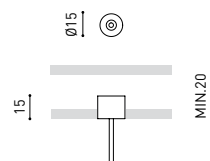

DIMENSIONAL DRAWING

Wire Trimless Accessory is a collection of accessories for fitting tensioners and cables to Arkoslight luminaires suspended directly from the ceiling with any visible ceiling rose or fixings. This achieves a minimalist application with a visually tidy finish.

With Wire Trimless Accessory the items adjacent to the ceiling of the standard product (ceiling roses, fixings, driver boxes, etc.) are concealed by a simple recessed application.

Wire Trimless Accessory reduces the visual impact of the installation leading to extremely minimalist aesthetics. The wires come out of the ceiling material as a part of the structure. This detail creates a much purer, more essential layout, particular when several luminaires are fitted in an arrangement.