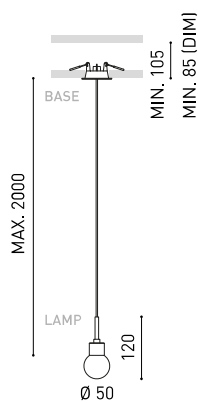

### DIMENSIONS

### OTHER DATA

|                           |                           |
|---------------------------|---------------------------|
| Sealing                   | IP20                      |
| Wireless control          | Please Consult            |
| Recess measurements       | Ø50 mm                    |
| Cord length               | Max. 2 m                  |
| Fast adjustment tensiorer | No                        |
| Weight                    | 435 g                     |
| Packaged weight           | 555 g                     |
| Packaging dimensions      | 210 x 178 x 87 mm         |
| Units per package         | 1                         |
| Materials                 | Aluminium / Optical Glass |