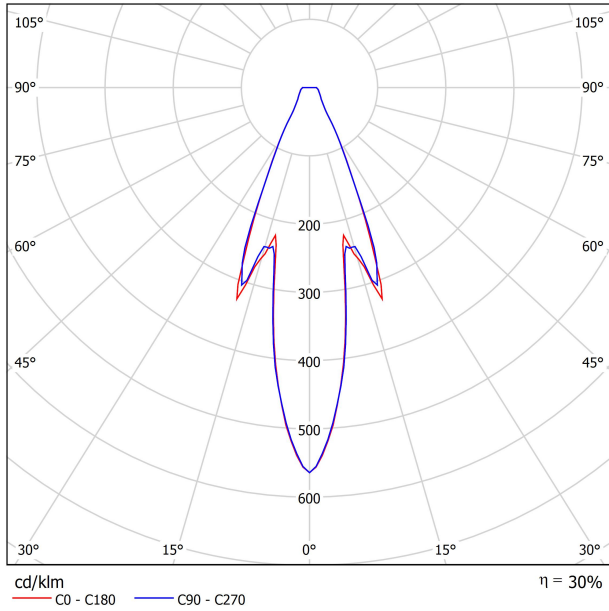

POLAR DIAGRAM