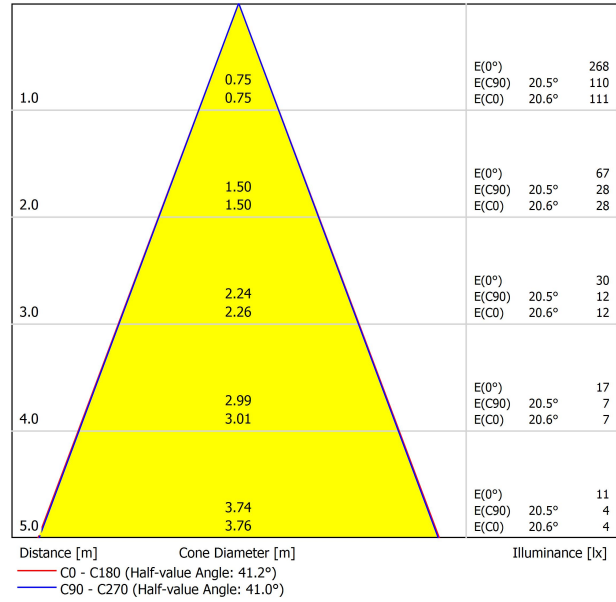

CONICAL DIAGRAM