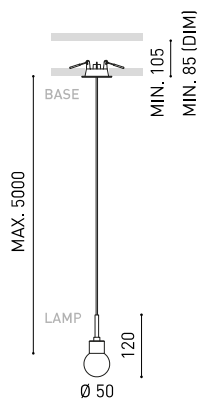

## DIMENSIONS

## OTHER DATA

Sealing	IP20
Wireless control	Please Consult
Recess measurements	Ø50 mm
Cord length	Max. 5 m
Fast adjustment tensiorer	No
Weight	435 g
Packaged weight	555 g
Packaging dimensions	210 x 178 x 87 mm
Units per package	1
Materials	Aluminium / Optical Glass