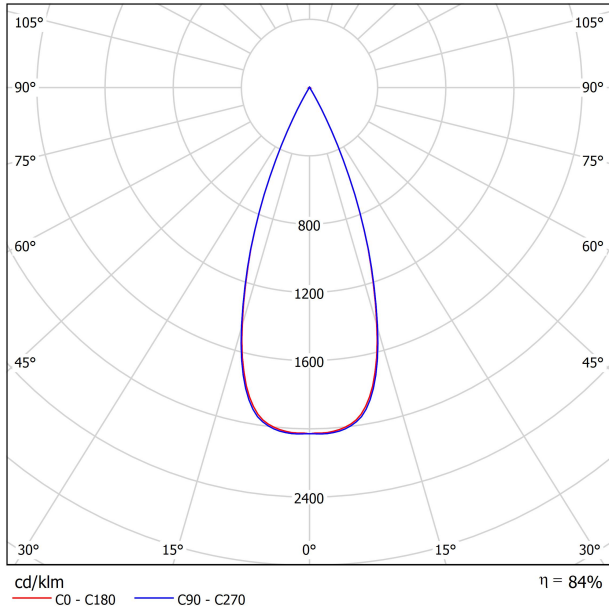

POLAR DIAGRAM