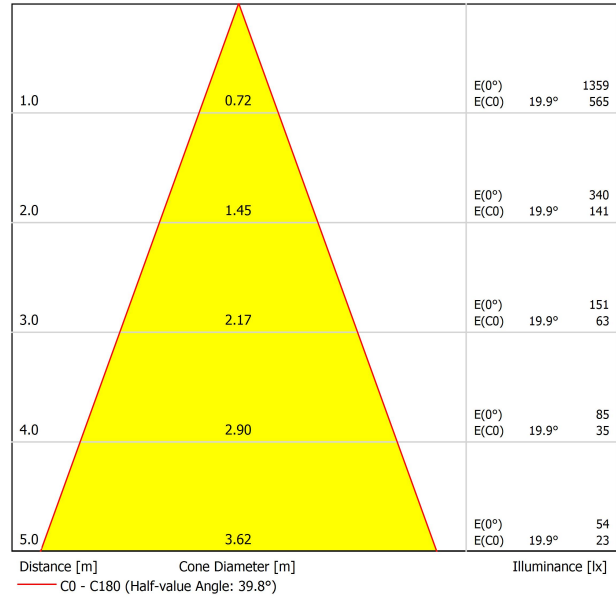

PRODUCT

| | |
|------------------------|-----------------|
| Type | LED |
| Gross luminous flux | 670 lm |
| Colour temperature | 3000 K |
| Chromatic stability | MacAdam Step 2 |
| Colour Rendering Index | CRI>90 |
| Power | 6 W |
| Current | 500 mA |
| Efficacy | 112 lm/W |
| LED lifespan | L80B10 >60.000h |

LIGHTING FIXTURE | ELECTRICAL DATA

| | |
|----------------------|---|
| Sealing | IP20 |
| Wireless control | Please Consult |
| Swivel angle | 90° |
| Rotation angle | 350° |
| Weight | 210 g |
| Packaged weight | 260 g |
| Packaging dimensions | 96 x 91 x 103 mm |
| Units per package | 1 |
| Materials | Aluminium / Acrylonitrile Butadiene Styrene / Polycarbonate |

OTHER DATA

Flip is pure form and movement. Its adjustable and tilting and design imbues versatility and enables this product to bathe light wherever it is desired.

POLAR DIAGRAM

CONICAL DIAGRAM

| DRIVER OPTIONS | | P | I | K | Lm |
|--|--|----|-------|-------|-----|
|  NO DIM | 0434-00-42 1 to 3 Flip Surface | 6W | 500mA | 2700K | 640 |
| | | | | 3000K | 670 |
| | | | | 4000K | 720 |
|  DALI | 0434-00-44 1 to 3 Flip Surface | 6W | 500mA | 2700K | 640 |
| | | | | 3000K | 670 |
| | | | | 4000K | 720 |
|  DALI/PUSH | 0434-01-24 1 to 5 Flip Surface | 6W | 500mA | 2700K | 640 |
| | | | | 3000K | 670 |
| | | | | 4000K | 720 |
| 220 240 V~ | Driver must be placed on remote | | | | |