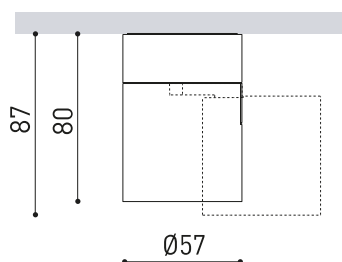

DIMENSIONS

ACCESSORIES

Name	FLIP SURFACE FLOOD 3000K WT
Reference	A4900021WT
Color	Textured white - Other colours, please consult
RAL	9016
Category	SURFACE

PRODUCT

Type	LED
Gross luminous flux	670 lm
Colour temperature	3000 K
Chromatic stability	MacAdam Step 2
Colour Rendering Index	CRI>90
Power	6 W
Current	500 mA
Efficacy	112 lm/W
LED lifespan	L80B10 >60.000h

LIGHT SOURCE

Lighting efficiency	84%
Light beam angle	40°

LIGHTING FIXTURE | PHOTOMETRIC DATA

Driver	Excluded: Must be placed on remote
Dimming	No Dim / DALI / DALI - Push - Other DIM, please consult
Electrical insulation class	III

LIGHTING FIXTURE | ELECTRICAL DATA

Sealing	IP20
Wireless control	Please Consult
Swivel angle	90°
Rotation angle	350°
Weight	210 g
Packaged weight	260 g
Packaging dimensions	96 x 91 x 103 mm
Units per package	1
Materials	Aluminium / Acrylonitrile Butadiene Styrene / Polycarbonate

OTHER DATA

Flip is pure form and movement. Its adjustable and tilting and design imbues versatility and enables this product to bathe light wherever it is desired.