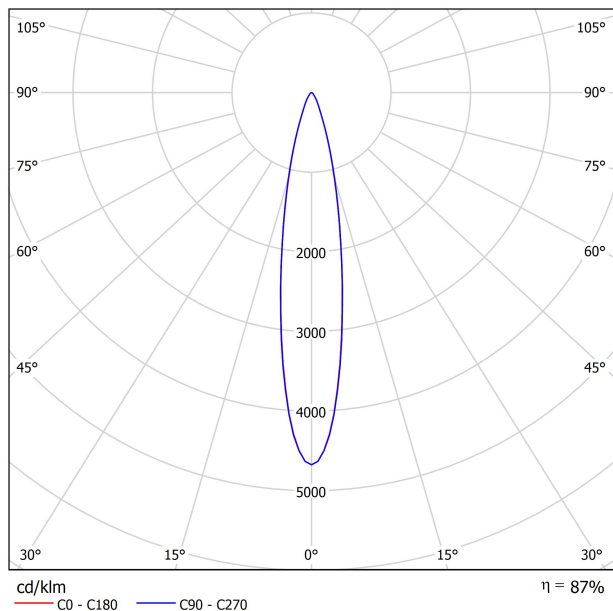

DIAGRAMMA DI ABBAGLIAMENTO POLARE

DIAGRAMMA CONICO

IP67 CONNECTOR

ARKOSLIGHT

OPTIONAL ACCESSORY

	PRODUCT
Model	Connector IP67 No Dim
Reference	0434-01- 81 N
Category	Accessories

For cable $\varnothing 4,5 - 7,5\text{mm}$ | section $\leq 1,5\text{mm}^2$